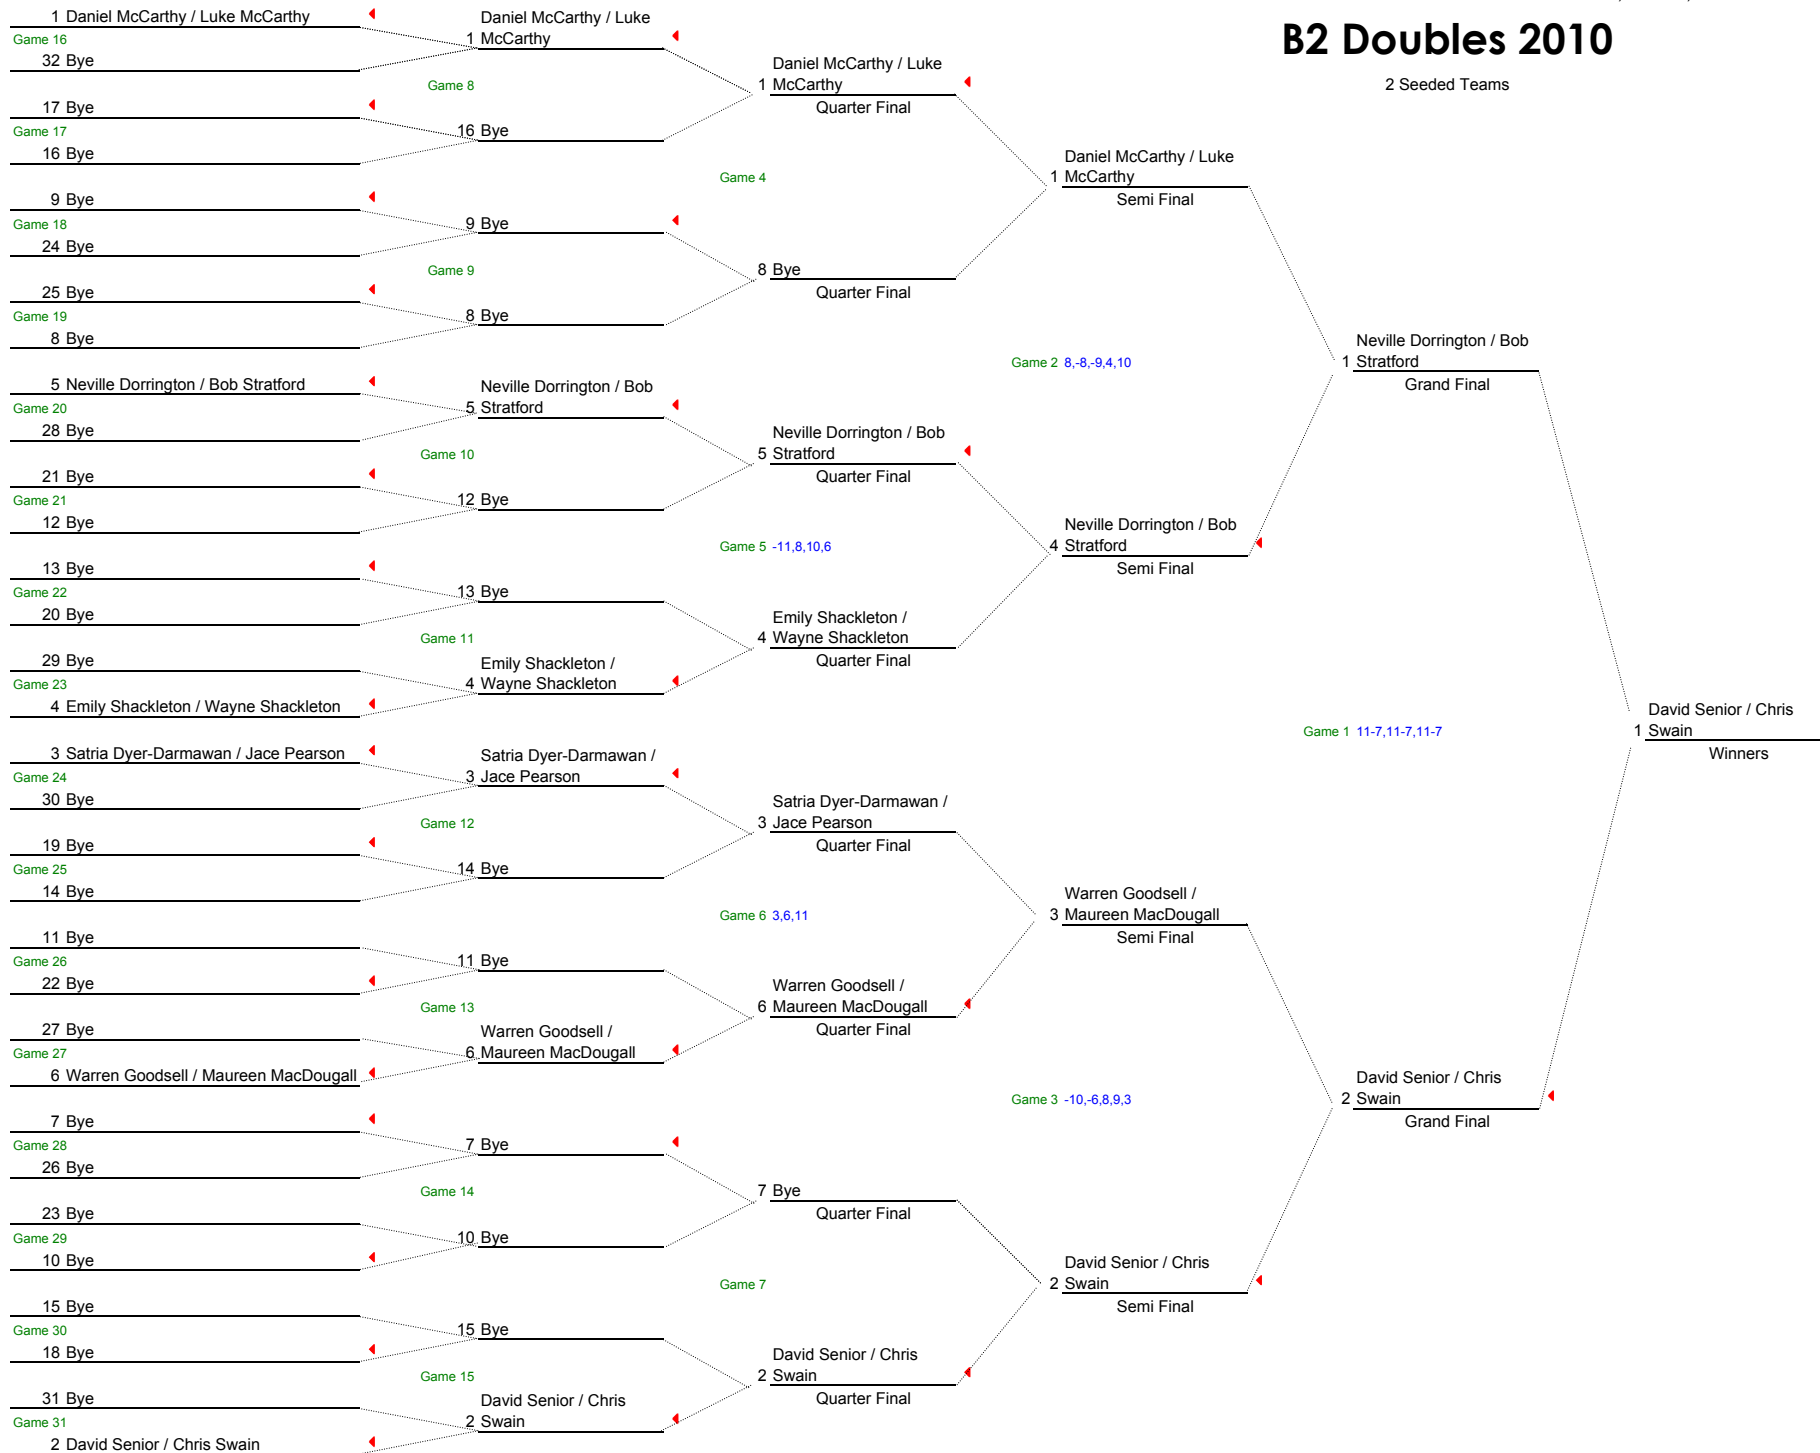

Open Singles 2010

Top 8 Players Seeded

Open Doubles 2010

Top 4 Sides Seeded (Random)

B Singles 2010

Top 4 Players Seeded

B Doubles 2010

2 Teams Seeded

A2 Singles 2010

Top 8 Players Seeded

A2 Doubles 2010

No Teams Seeded

B2 Singles 2010

Top 2 Players Seeded

B2 Doubles 2010

2 Seeded Teams

Ladies Singles 2010

Pool 1

Seed	Player	G1	G2	G3	G4	G5	Seed	Player	G1	G2	G3	G4	G5	Rubbers		Games		Points	
1	Eriko Ito	11	11	11			5	Simone Bradley	6	3	8			1	0	3	0	33	17
3	Jennie Hall	6	5	3			1	Eriko Ito	11	11	11			0	1	0	3	14	33
5	Simone Bradley	5	11	11	6		3	Jennie Hall	11	13	8	11		0	1	1	3	33	43

Pool Position		Rubbers			Games			Points		
		W	L	%	W	L	%	W	L	%
1	Eriko Ito	2	0	100%	6	0	100%	66	31	68%
2	Jennie Hall	1	1	50%	3	4	43%	57	66	46%
3	Simone Bradley	0	2	0%	1	6	14%	50	76	40%

Pool 2

Seed	Player	G1	G2	G3	G4	G5	Seed	Player	G1	G2	G3	G4	G5	Rubbers		Games		Points	
2	Elaine Edwards	11	11	11			6	Emily Dorrrough	0	2	1			1	0	3	0	33	3
4	Corinne Senior	1	0	5			2	Elaine Edwards	11	11	11			0	1	0	3	6	33
6	Emily Dorrrough	1	1	0			4	Corinne Senior	11	11	11			0	1	0	3	2	33