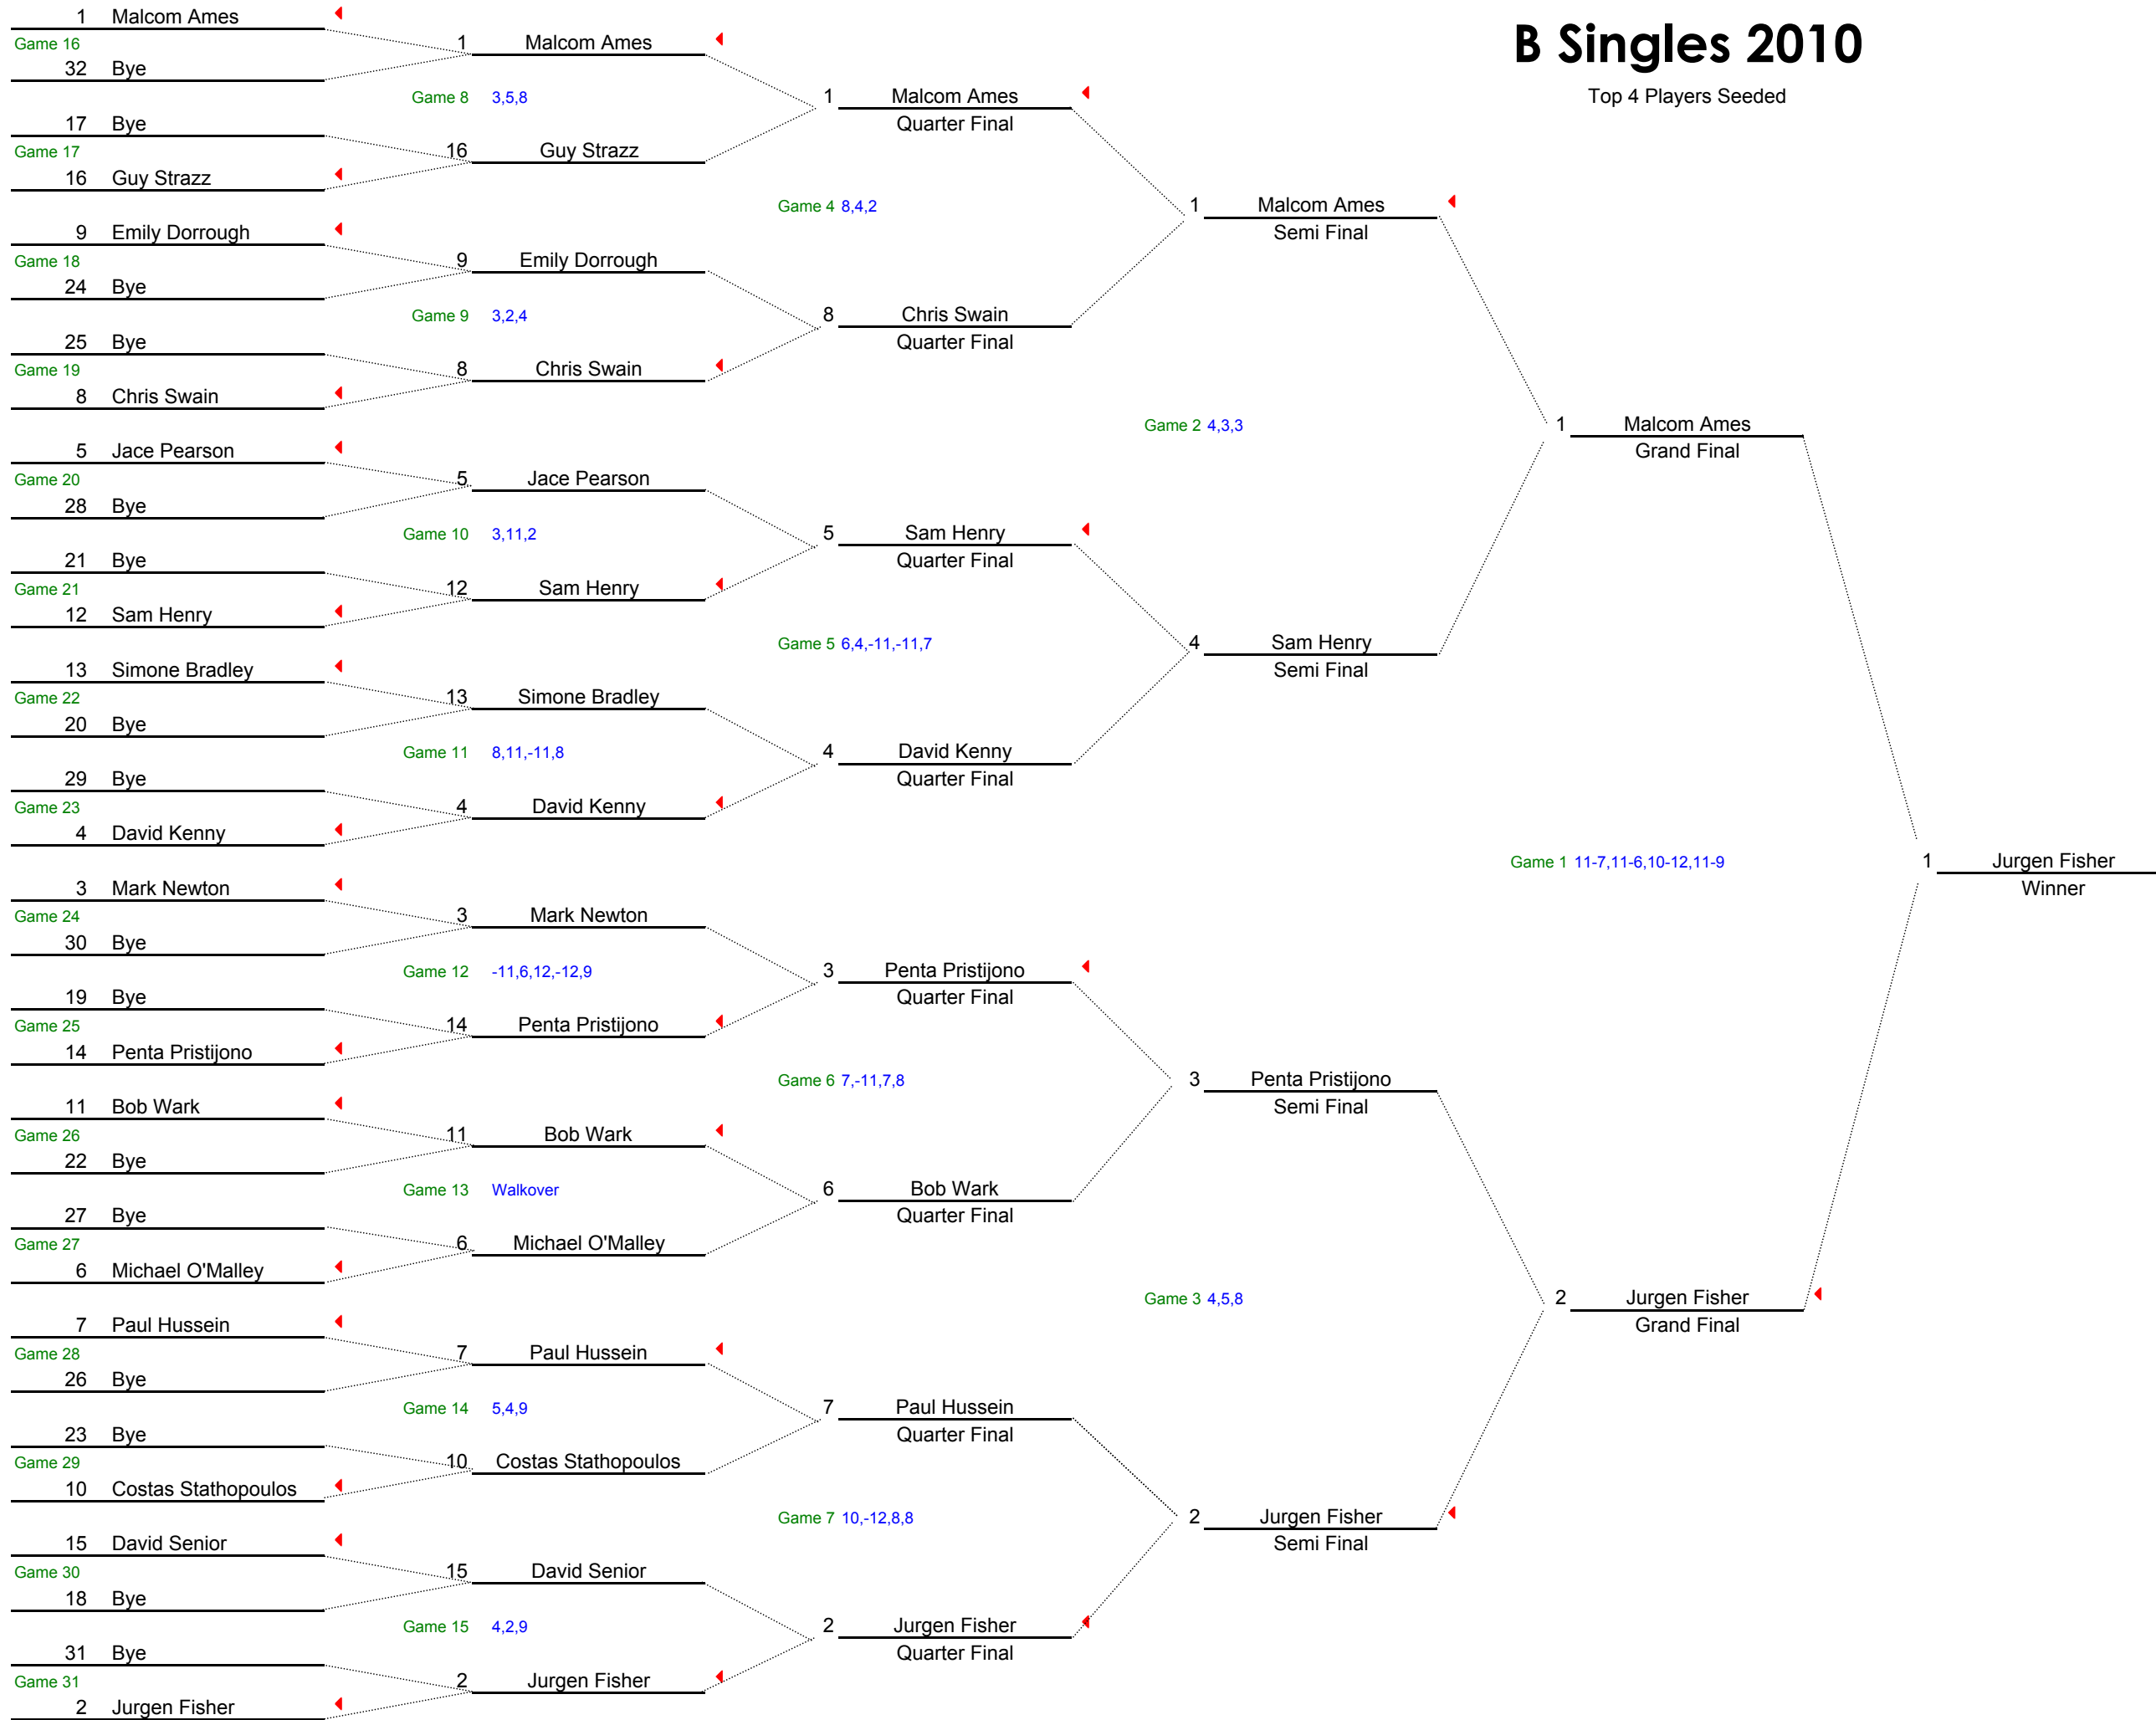

Open Singles 2010

Top 8 Players Seeded

B Singles 2010

Top 4 Players Seeded

B Doubles 2010

2 Teams Seeded

A2 Singles 2010

Top 8 Players Seeded

A2 Doubles 2010

No Teams Seeded

B2 Singles 2010

Top 2 Players Seeded

B2 Doubles 2010

2 Seeded Teams

Ladies Singles 2010

Pool 1

Seed	Player	G1	G2	G3	G4	G5	Seed	Player	G1	G2	G3	G4	G5	Rubbbers		Games		Points	
1	Eriko Ito	11	11	11			5	Simone Bradley	6	3	8			1	0	3	0	33	17
3	Jennie Hall	6	5	3			1	Eriko Ito	11	11	11			0	1	0	3	14	33
5	Simone Bradley	5	11	11	6		3	Jennie Hall	11	13	8	11		0	1	1	3	33	43

Pool Position		Rubbbers			Games			Points		
		W	L	%	W	L	%	W	L	%
1	Eriko Ito	2	0	100%	6	0	100%	66	31	68%
2	Jennie Hall	1	1	50%	3	4	43%	57	66	46%
3	Simone Bradley	0	2	0%	1	6	14%	50	76	40%

Pool 2

Seed	Player	G1	G2	G3	G4	G5	Seed	Player	G1	G2	G3	G4	G5	Rubbbers		Games		Points	
2	Elaine Edwards	11	11	11			6	Emily Dorrrough	0	2	1			1	0	3	0	33	3
4	Corinne Senior	1	0	5			2	Elaine Edwards	11	11	11			0	1	0	3	6	33
6	Emily Dorrrough	1	1	0			4	Corinne Senior	11	11	11			0	1	0	3	2	33