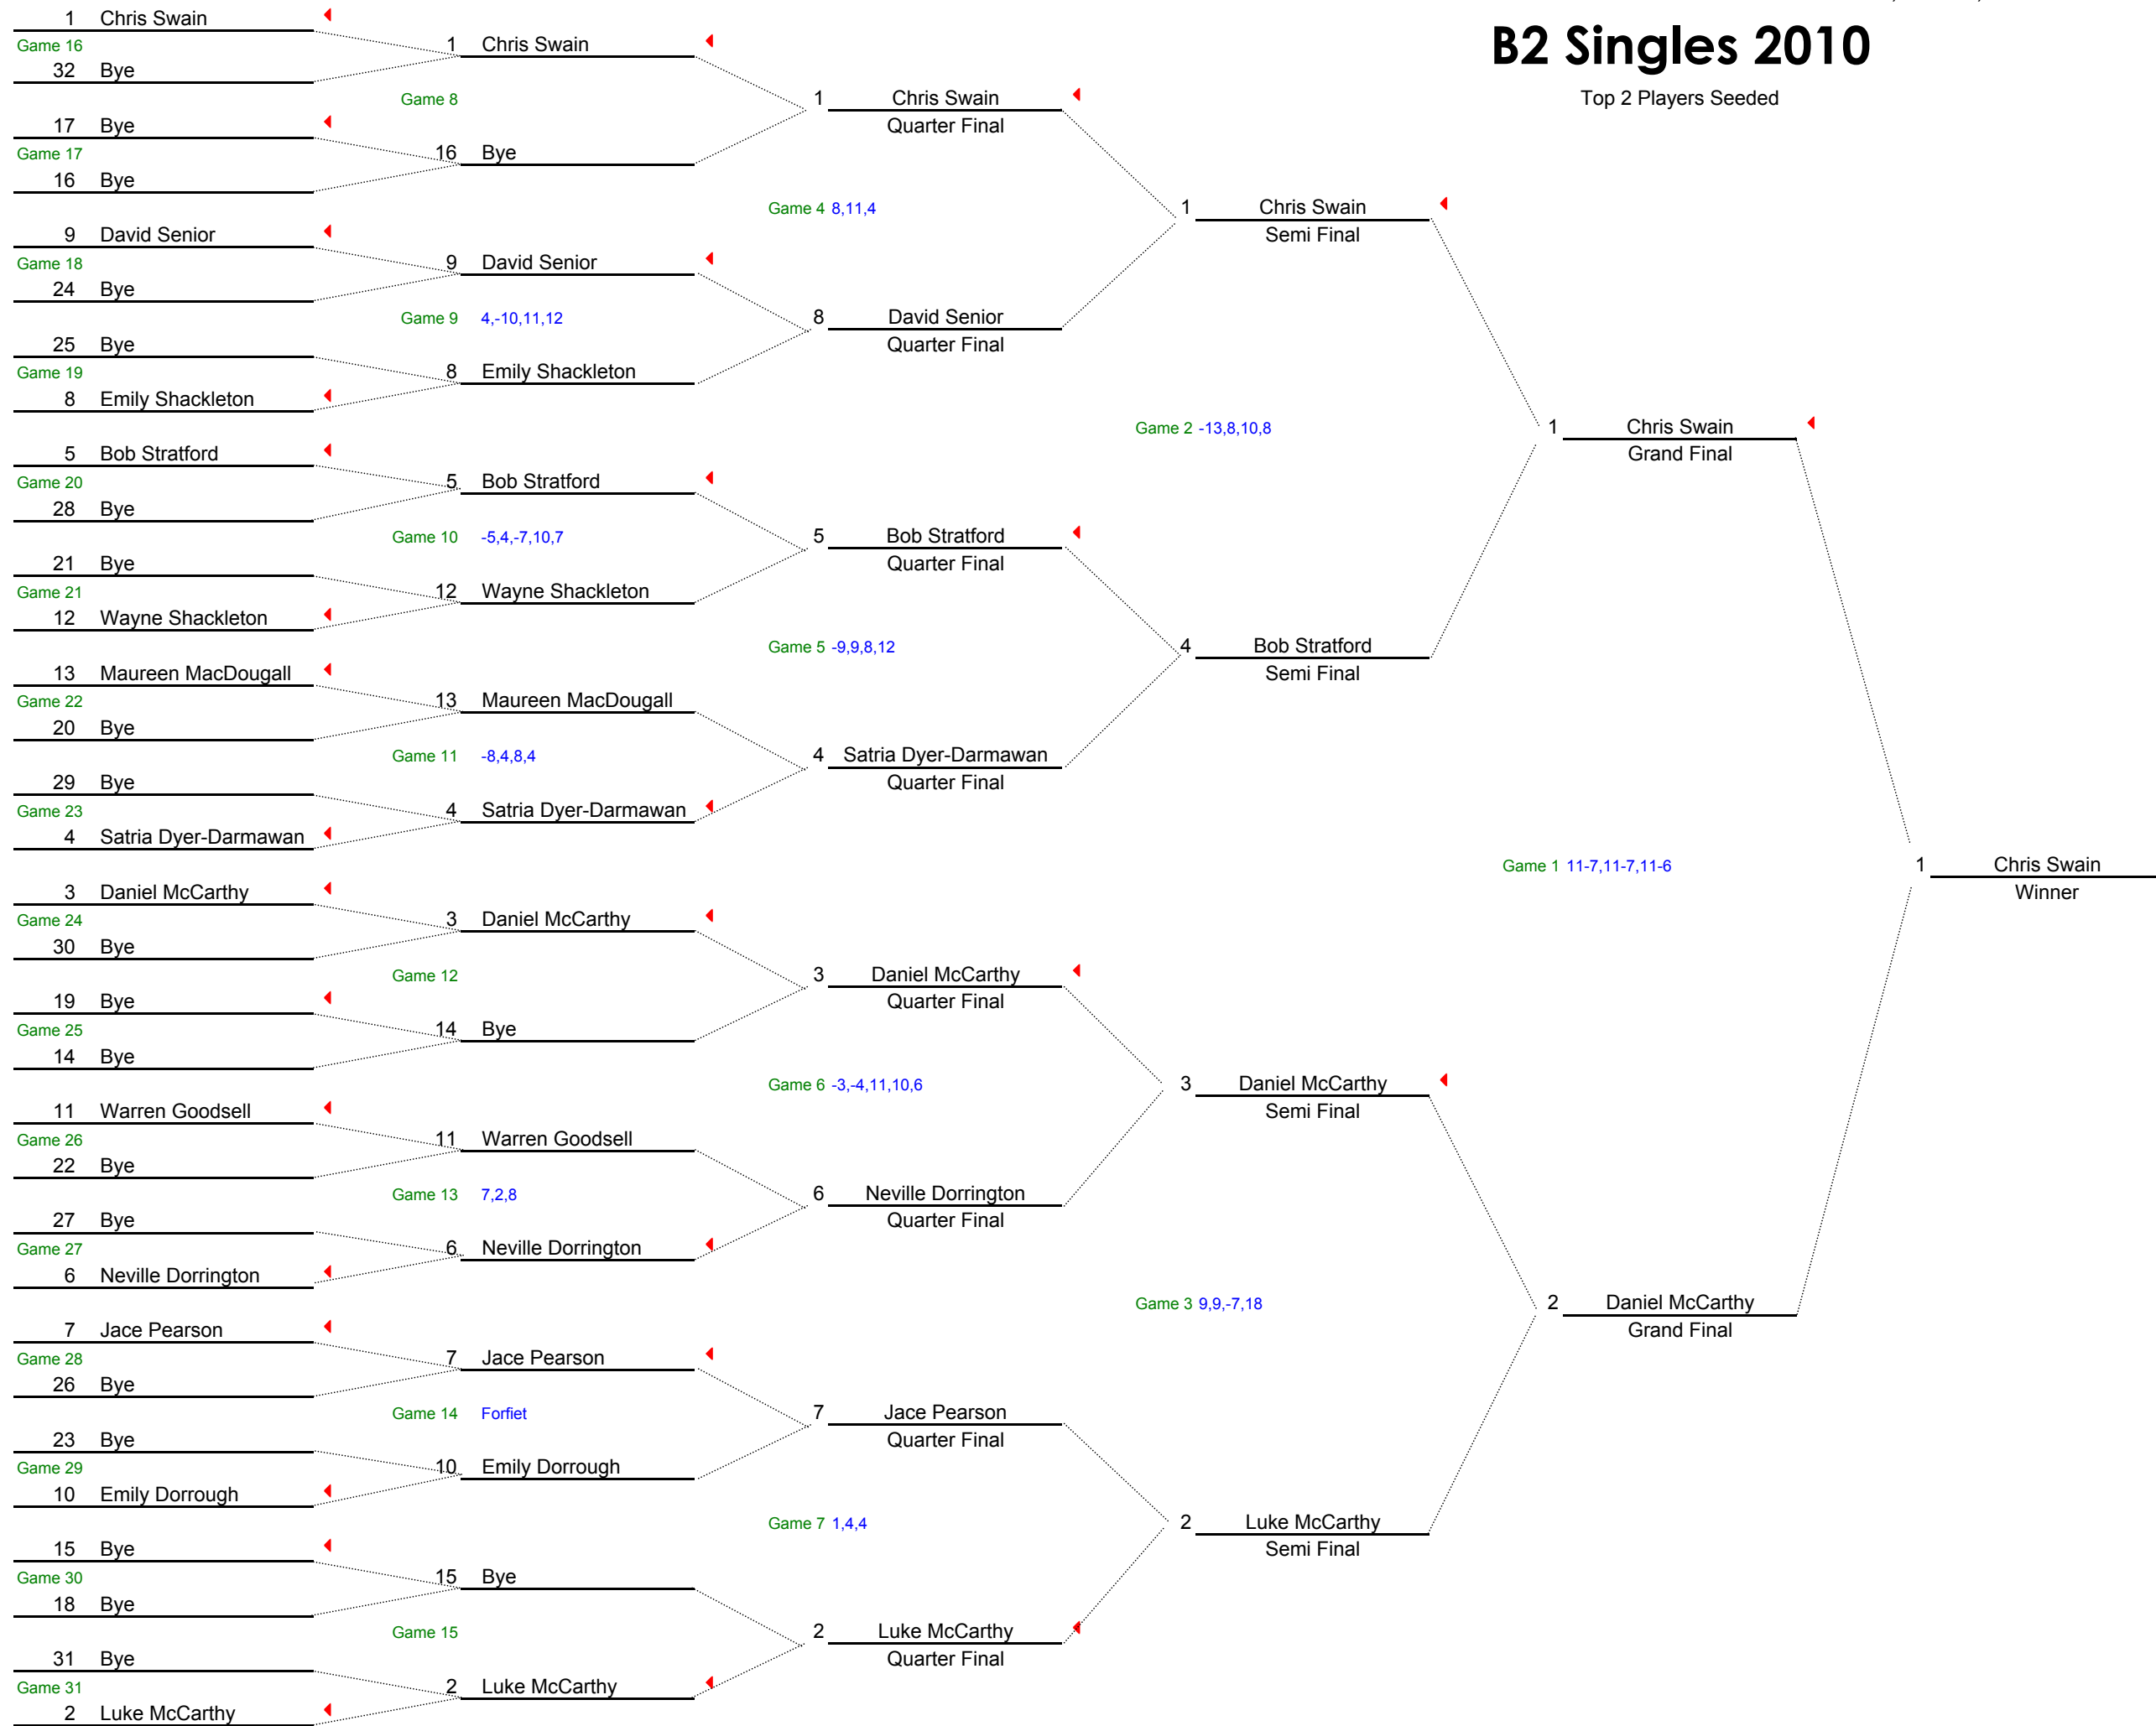

Open Singles 2010

Top 8 Players Seeded

B Singles 2010

Top 4 Players Seeded

B Doubles 2010

2 Teams Seeded

A2 Singles 2010

Top 8 Players Seeded

A2 Doubles 2010

No Teams Seeded

B2 Singles 2010

Top 2 Players Seeded

B2 Doubles 2010

2 Seeded Teams

Ladies Singles 2010

Pool 1

Seed	Player	G1	G2	G3	G4	G5	Seed	Player	G1	G2	G3	G4	G5	Rubbbers		Games		Points	
1	Eriko Ito	11	11	11			5	Simone Bradley	6	3	8			1	0	3	0	33	17
3	Jennie Hall	6	5	3			1	Eriko Ito	11	11	11			0	1	0	3	14	33
5	Simone Bradley	5	11	11	6		3	Jennie Hall	11	13	8	11		0	1	1	3	33	43

Pool Position		Rubbbers			Games			Points		
		W	L	%	W	L	%	W	L	%
1	Eriko Ito	2	0	100%	6	0	100%	66	31	68%
2	Jennie Hall	1	1	50%	3	4	43%	57	66	46%
3	Simone Bradley	0	2	0%	1	6	14%	50	76	40%

Pool 2

Seed	Player	G1	G2	G3	G4	G5	Seed	Player	G1	G2	G3	G4	G5	Rubbbers		Games		Points	
2	Elaine Edwards	11	11	11			6	Emily Dorrrough	0	2	1			1	0	3	0	33	3
4	Corinne Senior	1	0	5			2	Elaine Edwards	11	11	11			0	1	0	3	6	33
6	Emily Dorrrough	1	1	0			4	Corinne Senior	11	11	11			0	1	0	3	2	33