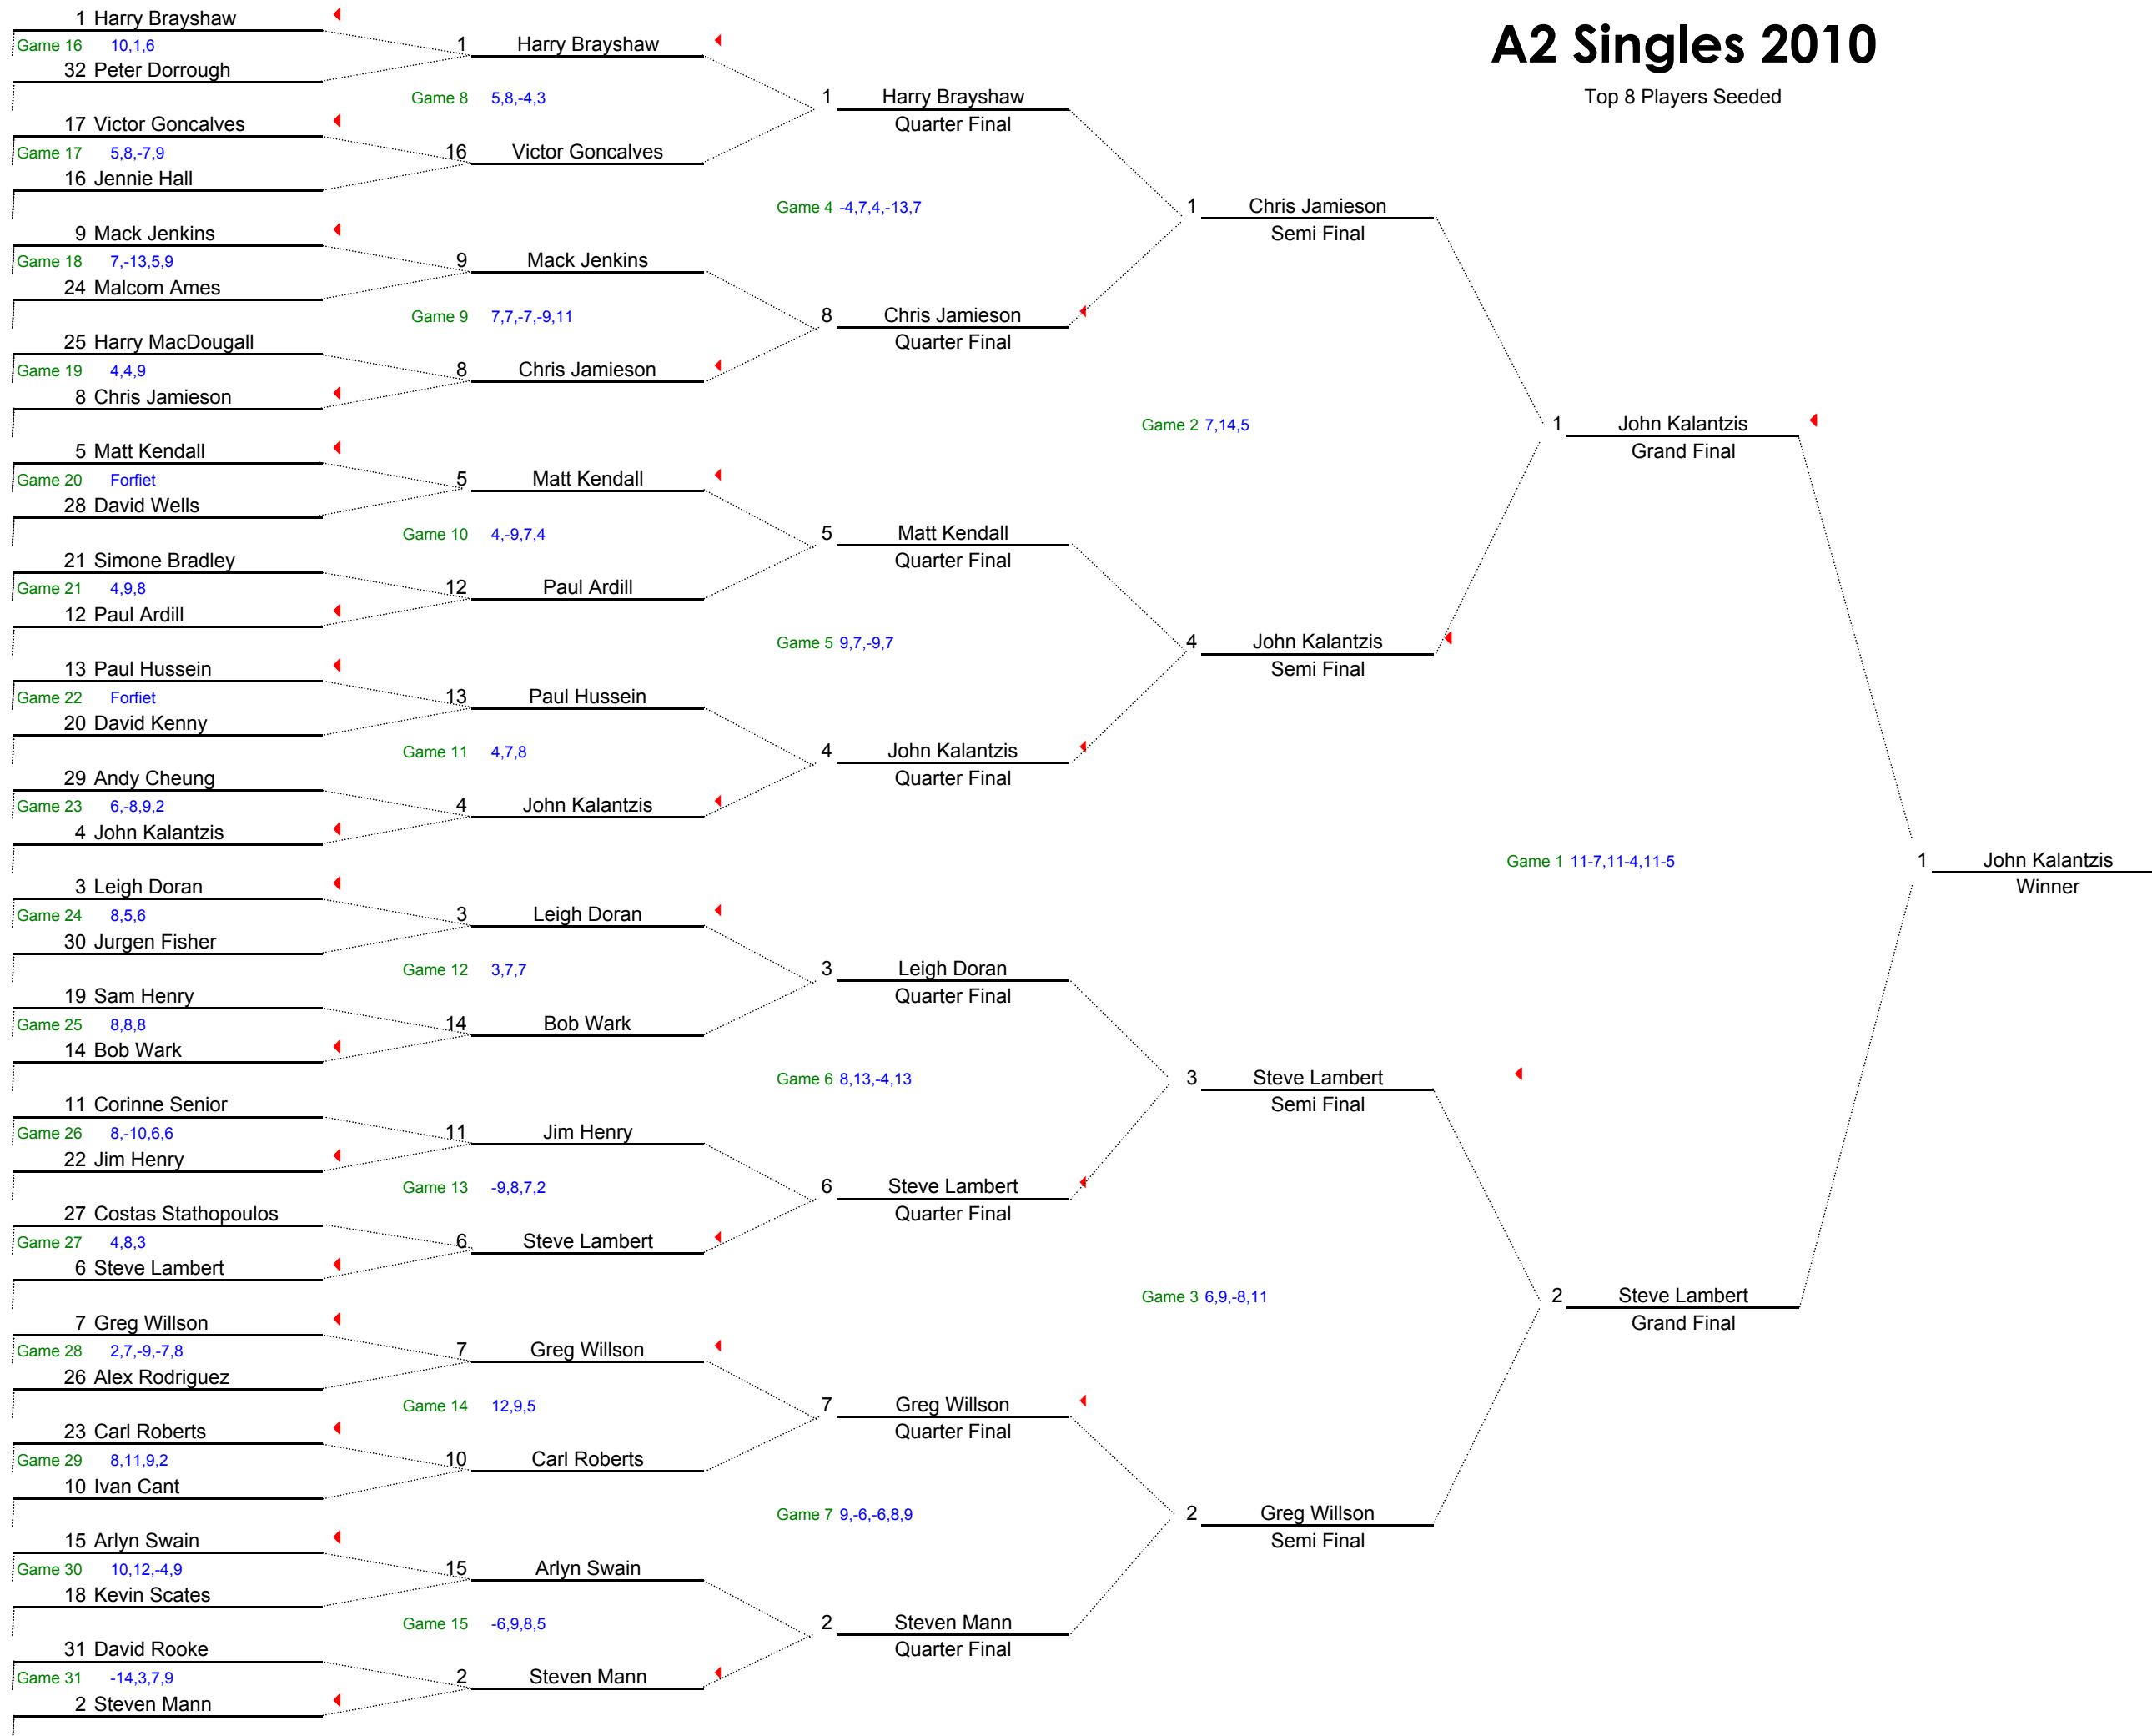

Open Singles 2010

Top 8 Players Seeded

B Singles 2010

Top 4 Players Seeded

B Doubles 2010

2 Teams Seeded

A2 Singles 2010

Top 8 Players Seeded

A2 Doubles 2010

No Teams Seeded

B2 Singles 2010

Top 2 Players Seeded

B2 Doubles 2010

2 Seeded Teams

Ladies Singles 2010

Pool 1

Seed	Player	G1	G2	G3	G4	G5	Seed	Player	G1	G2	G3	G4	G5	Rubbbers		Games		Points	
1	Eriko Ito	11	11	11			5	Simone Bradley	6	3	8			1	0	3	0	33	17
3	Jennie Hall	6	5	3			1	Eriko Ito	11	11	11			0	1	0	3	14	33
5	Simone Bradley	5	11	11	6		3	Jennie Hall	11	13	8	11		0	1	1	3	33	43

Pool Position		Rubbbers			Games			Points		
		W	L	%	W	L	%	W	L	%
1	Eriko Ito	2	0	100%	6	0	100%	66	31	68%
2	Jennie Hall	1	1	50%	3	4	43%	57	66	46%
3	Simone Bradley	0	2	0%	1	6	14%	50	76	40%

Pool 2

Seed	Player	G1	G2	G3	G4	G5	Seed	Player	G1	G2	G3	G4	G5	Rubbbers		Games		Points	
2	Elaine Edwards	11	11	11			6	Emily Dorrrough	0	2	1			1	0	3	0	33	3
4	Corinne Senior	1	0	5			2	Elaine Edwards	11	11	11			0	1	0	3	6	33
6	Emily Dorrrough	1	1	0			4	Corinne Senior	11	11	11			0	1	0	3	2	33