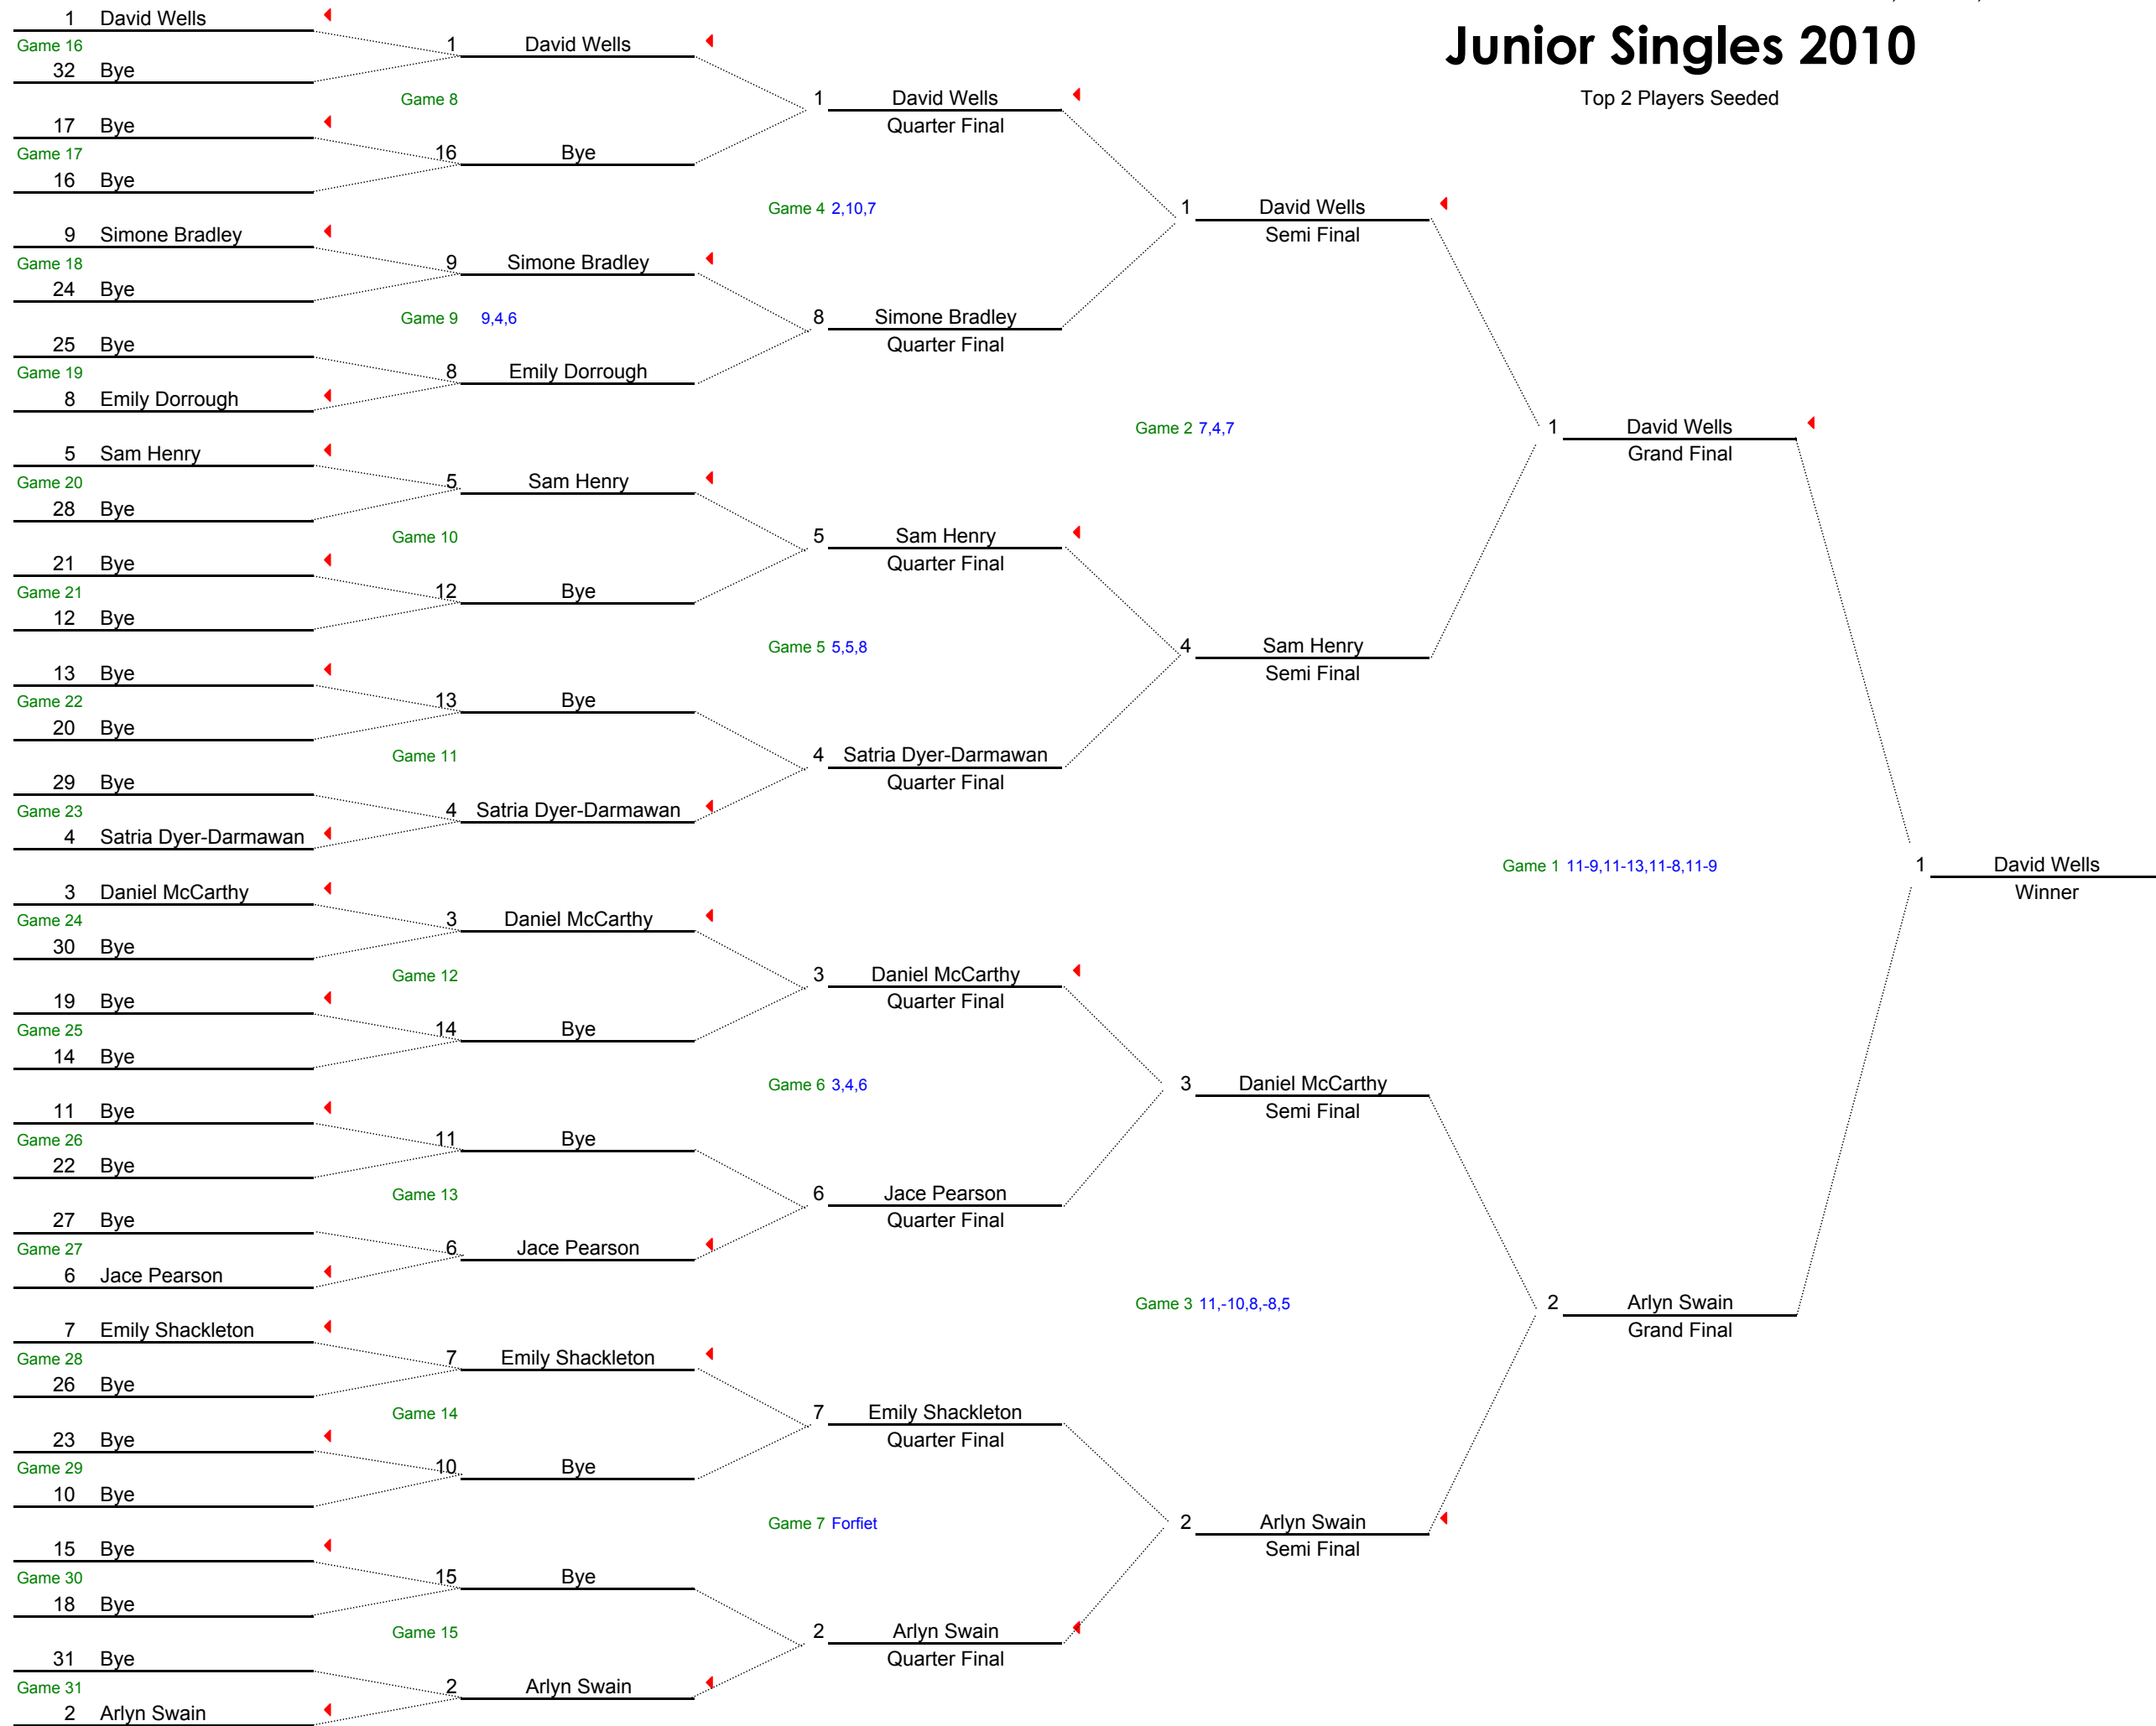

Ladies Singles 2010

Pool 1

Seed	Player	G1	G2	G3	G4	G5	Seed	Player	G1	G2	G3	G4	G5	Rubbbers		Games		Points	
1	Eriko Ito	11	11	11			5	Simone Bradley	6	3	8			1	0	3	0	33	17
3	Jennie Hall	6	5	3			1	Eriko Ito	11	11	11			0	1	0	3	14	33
5	Simone Bradley	5	11	11	6		3	Jennie Hall	11	13	8	11		0	1	1	3	33	43

Pool Position		Rubbbers			Games			Points		
		W	L	%	W	L	%	W	L	%
1	Eriko Ito	2	0	100%	6	0	100%	66	31	68%
2	Jennie Hall	1	1	50%	3	4	43%	57	66	46%
3	Simone Bradley	0	2	0%	1	6	14%	50	76	40%

Pool 2

Seed	Player	G1	G2	G3	G4	G5	Seed	Player	G1	G2	G3	G4	G5	Rubbbers		Games		Points	
2	Elaine Edwards	11	11	11			6	Emily Dorrrough	0	2	1			1	0	3	0	33	3
4	Corinne Senior	1	0	5			2	Elaine Edwards	11	11	11			0	1	0	3	6	33
6	Emily Dorrrough	1	1	0			4	Corinne Senior	11	11	11			0	1	0	3	2	33

Pool Position		Rubbbers			Games			Points		
		W	L	%	W	L	%	W	L	%
1	Elaine Edwards	2	0	100%	6	0	100%	66	9	88%
2	Corinne Senior	1	1	50%	3	3	50%	39	35	53%
3	Emily Dorrrough	0	2	0%	0	6	0%	5	66	7%

Finals

Pool 1							Pool 2												
Pos	Player	G1	G2	G3	G4	G5	Pos	Player	G1	G2	G3	G4	G5	Rubbbers		Games		Points	
1	Eriko Ito	11	11	11			1	Elaine Edwards	2	7	3			1	0	3	0	33	12

Junior Singles 2010

Top 2 Players Seeded