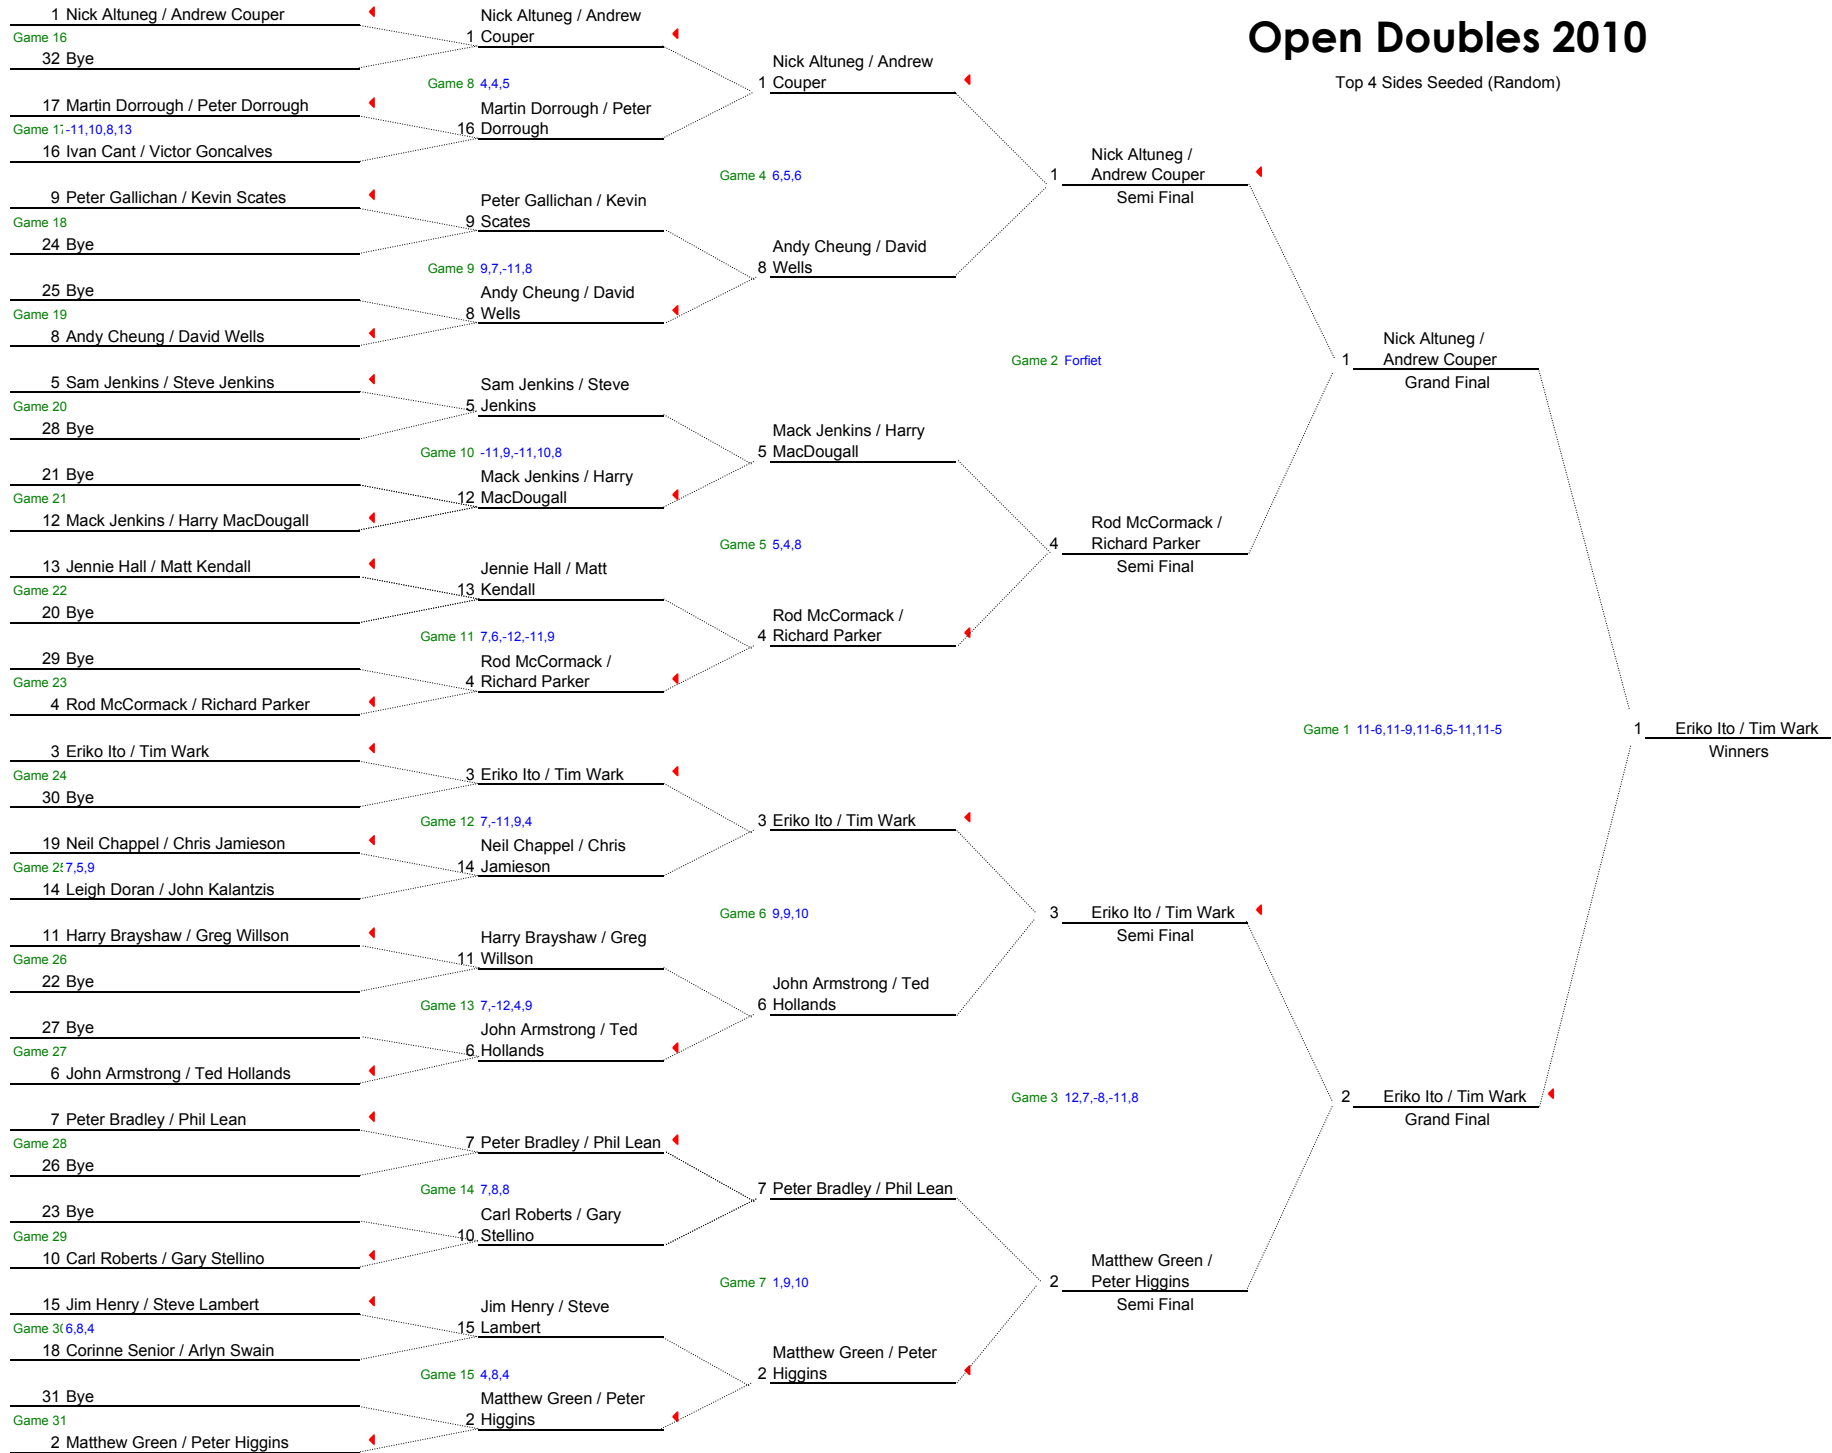

Open Singles 2010

Top 8 Players Seeded

Open Doubles 2010

Top 4 Sides Seeded (Random)

B Singles 2010

Top 4 Players Seeded

B Doubles 2010

2 Teams Seeded

Pool Position		Rubbers			Games			Points		
		W	L	%	W	L	%	W	L	%
1	Elaine Edwards	2	0	100%	6	0	100%	66	9	88%
2	Corinne Senior	1	1	50%	3	3	50%	39	35	53%
3	Emily Dorrrough	0	2	0%	0	6	0%	5	66	7%

Finals

Pool 1							Pool 2												
Pos	Player	G1	G2	G3	G4	G5	Pos	Player	G1	G2	G3	G4	G5	Rubbers		Games		Points	
1	Eriko Ito	11	11	11			1	Elaine Edwards	2	7	3			1	0	3	0	33	12