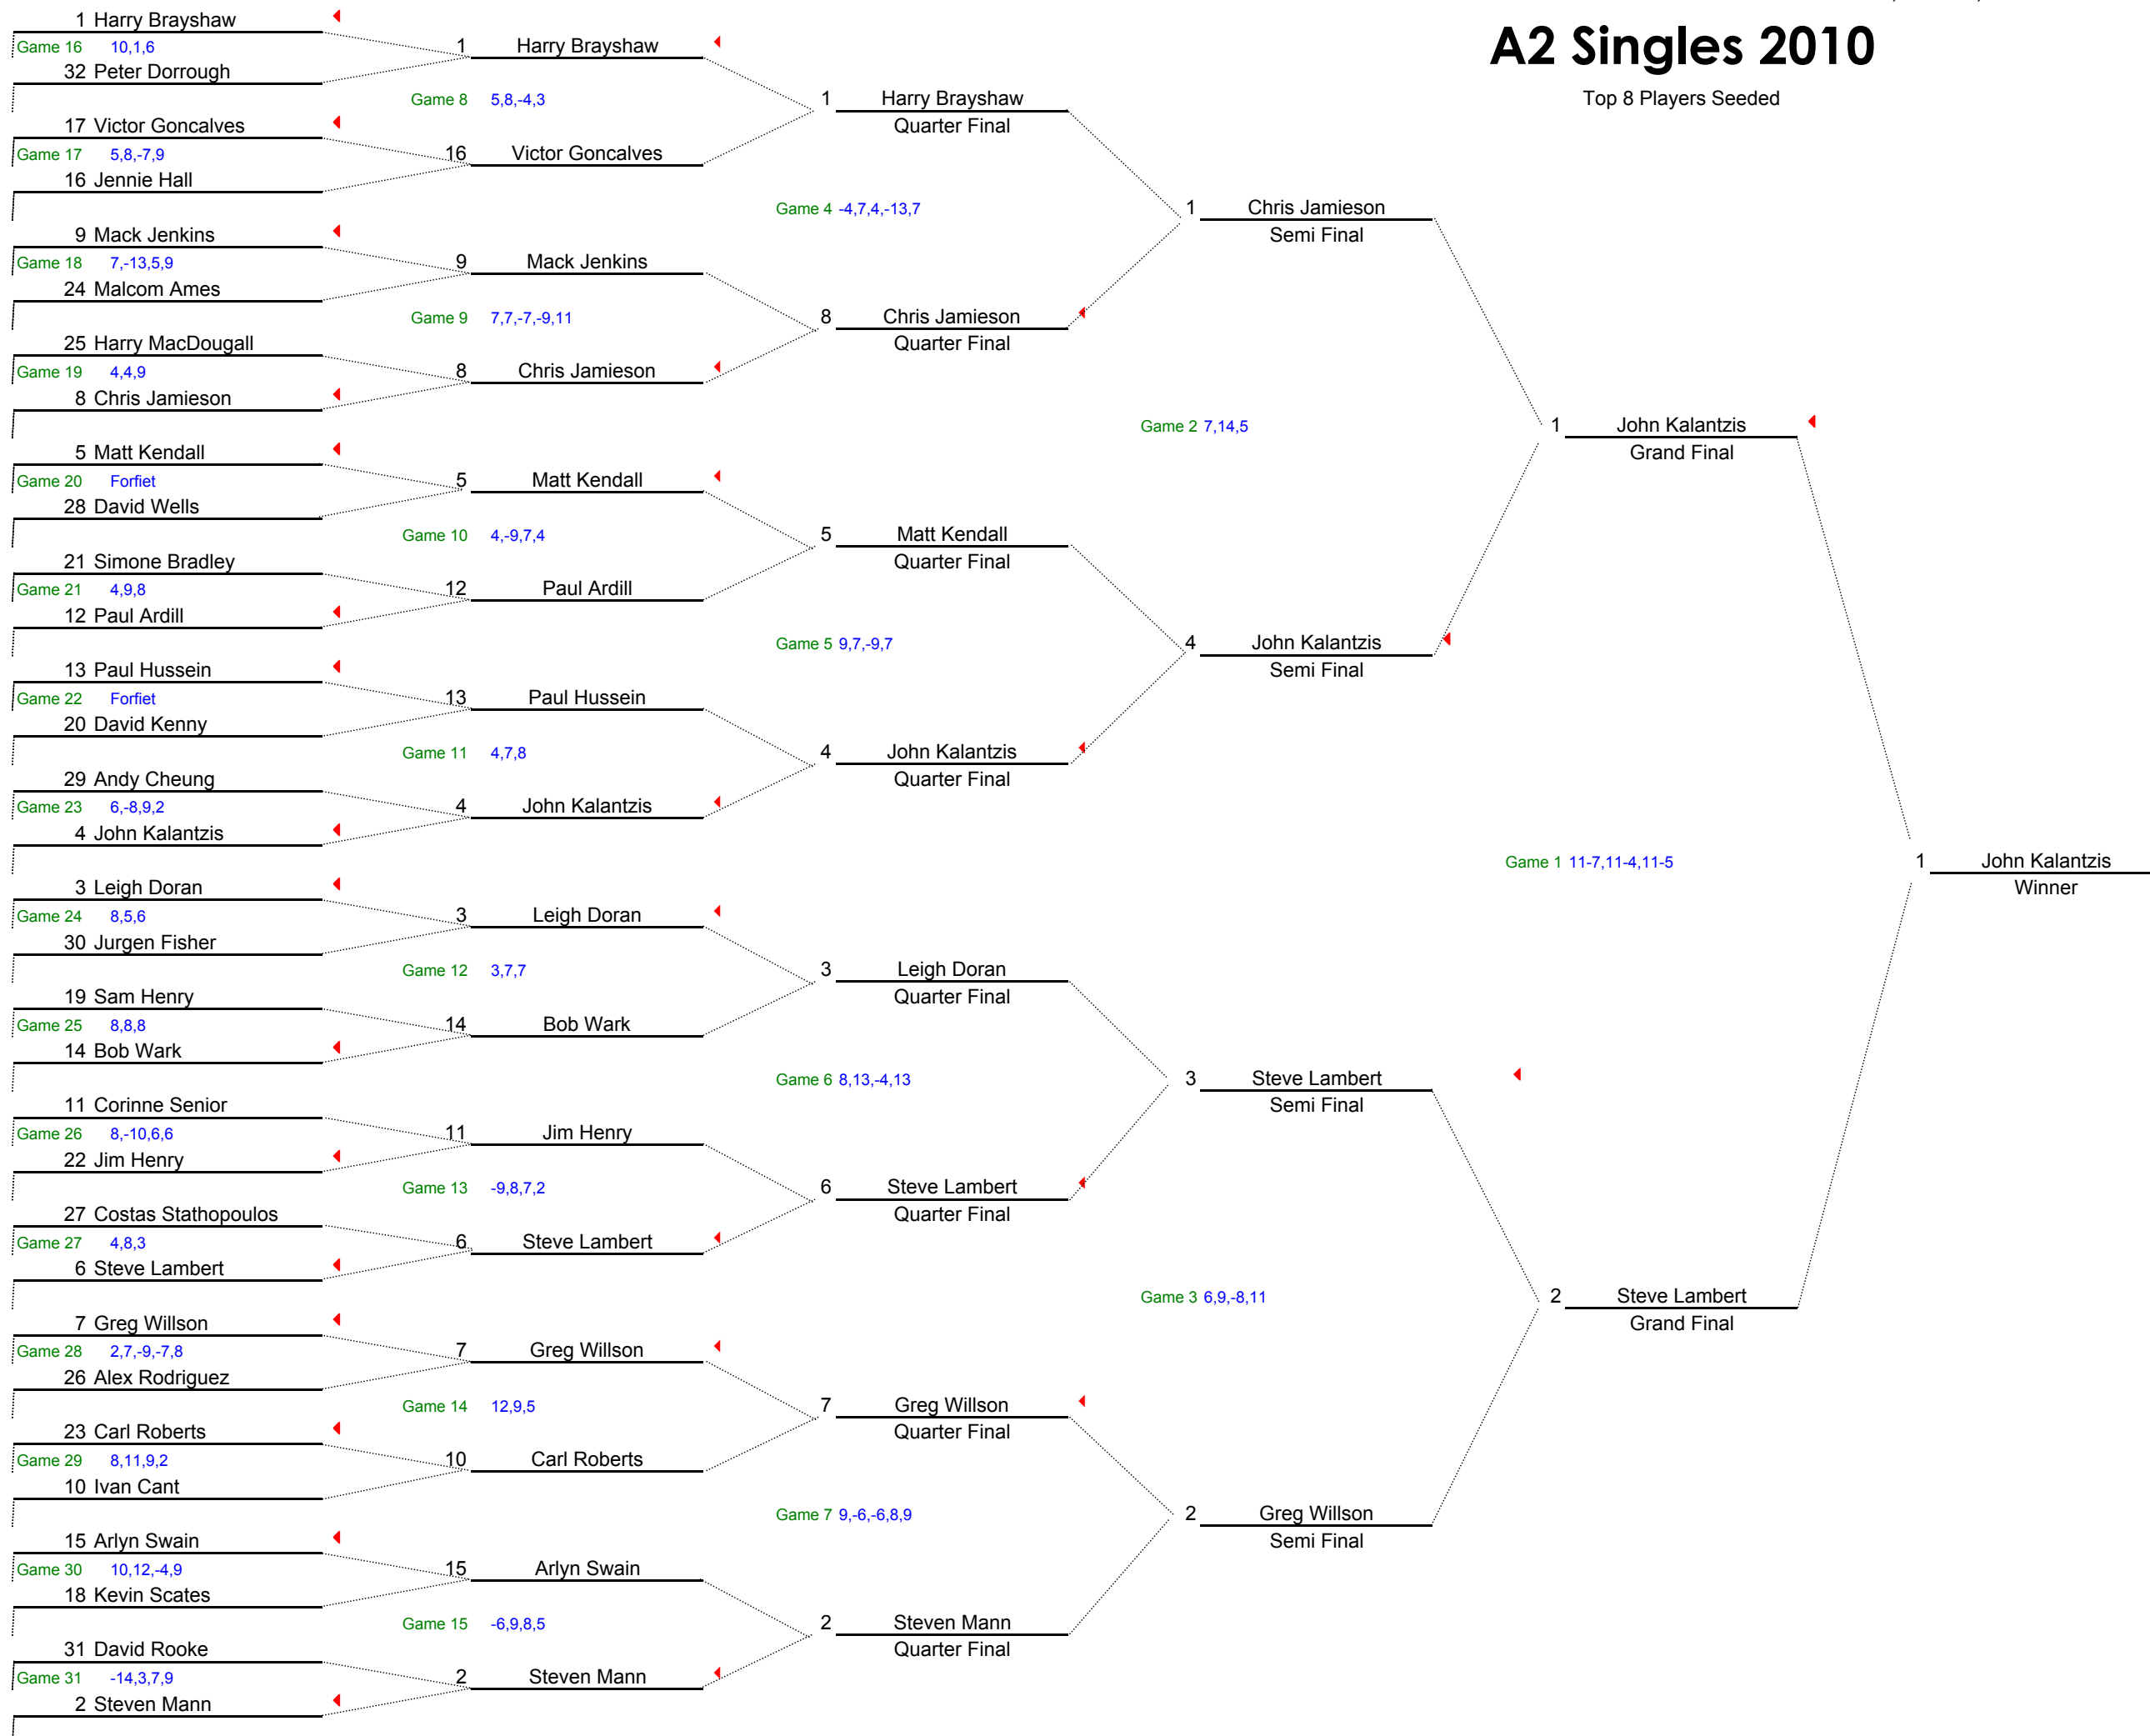

Open Singles 2010

Top 8 Players Seeded

Open Doubles 2010

Top 4 Sides Seeded (Random)

B Singles 2010

Top 4 Players Seeded

B Doubles 2010

2 Teams Seeded

A2 Singles 2010

Top 8 Players Seeded

A2 Doubles 2010

No Teams Seeded

B2 Singles 2010

Top 2 Players Seeded

B2 Doubles 2010

2 Seeded Teams

Ladies Singles 2010

Pool 1

Seed	Player	G1	G2	G3	G4	G5	Seed	Player	G1	G2	G3	G4	G5	Rubbers		Games		Points	
1	Eriko Ito	11	11	11			5	Simone Bradley	6	3	8			1	0	3	0	33	17
3	Jennie Hall	6	5	3			1	Eriko Ito	11	11	11			0	1	0	3	14	33
5	Simone Bradley	5	11	11	6		3	Jennie Hall	11	13	8	11		0	1	1	3	33	43

Pool Position		Rubbers			Games			Points		
		W	L	%	W	L	%	W	L	%
1	Eriko Ito	2	0	100%	6	0	100%	66	31	68%
2	Jennie Hall	1	1	50%	3	4	43%	57	66	46%
3	Simone Bradley	0	2	0%	1	6	14%	50	76	40%

Pool 2

Seed	Player	G1	G2	G3	G4	G5	Seed	Player	G1	G2	G3	G4	G5	Rubbers		Games		Points	
2	Elaine Edwards	11	11	11			6	Emily Dorrrough	0	2	1			1	0	3	0	33	3
4	Corinne Senior	1	0	5			2	Elaine Edwards	11	11	11			0	1	0	3	6	33
6	Emily Dorrrough	1	1	0			4	Corinne Senior	11	11	11			0	1	0	3	2	33