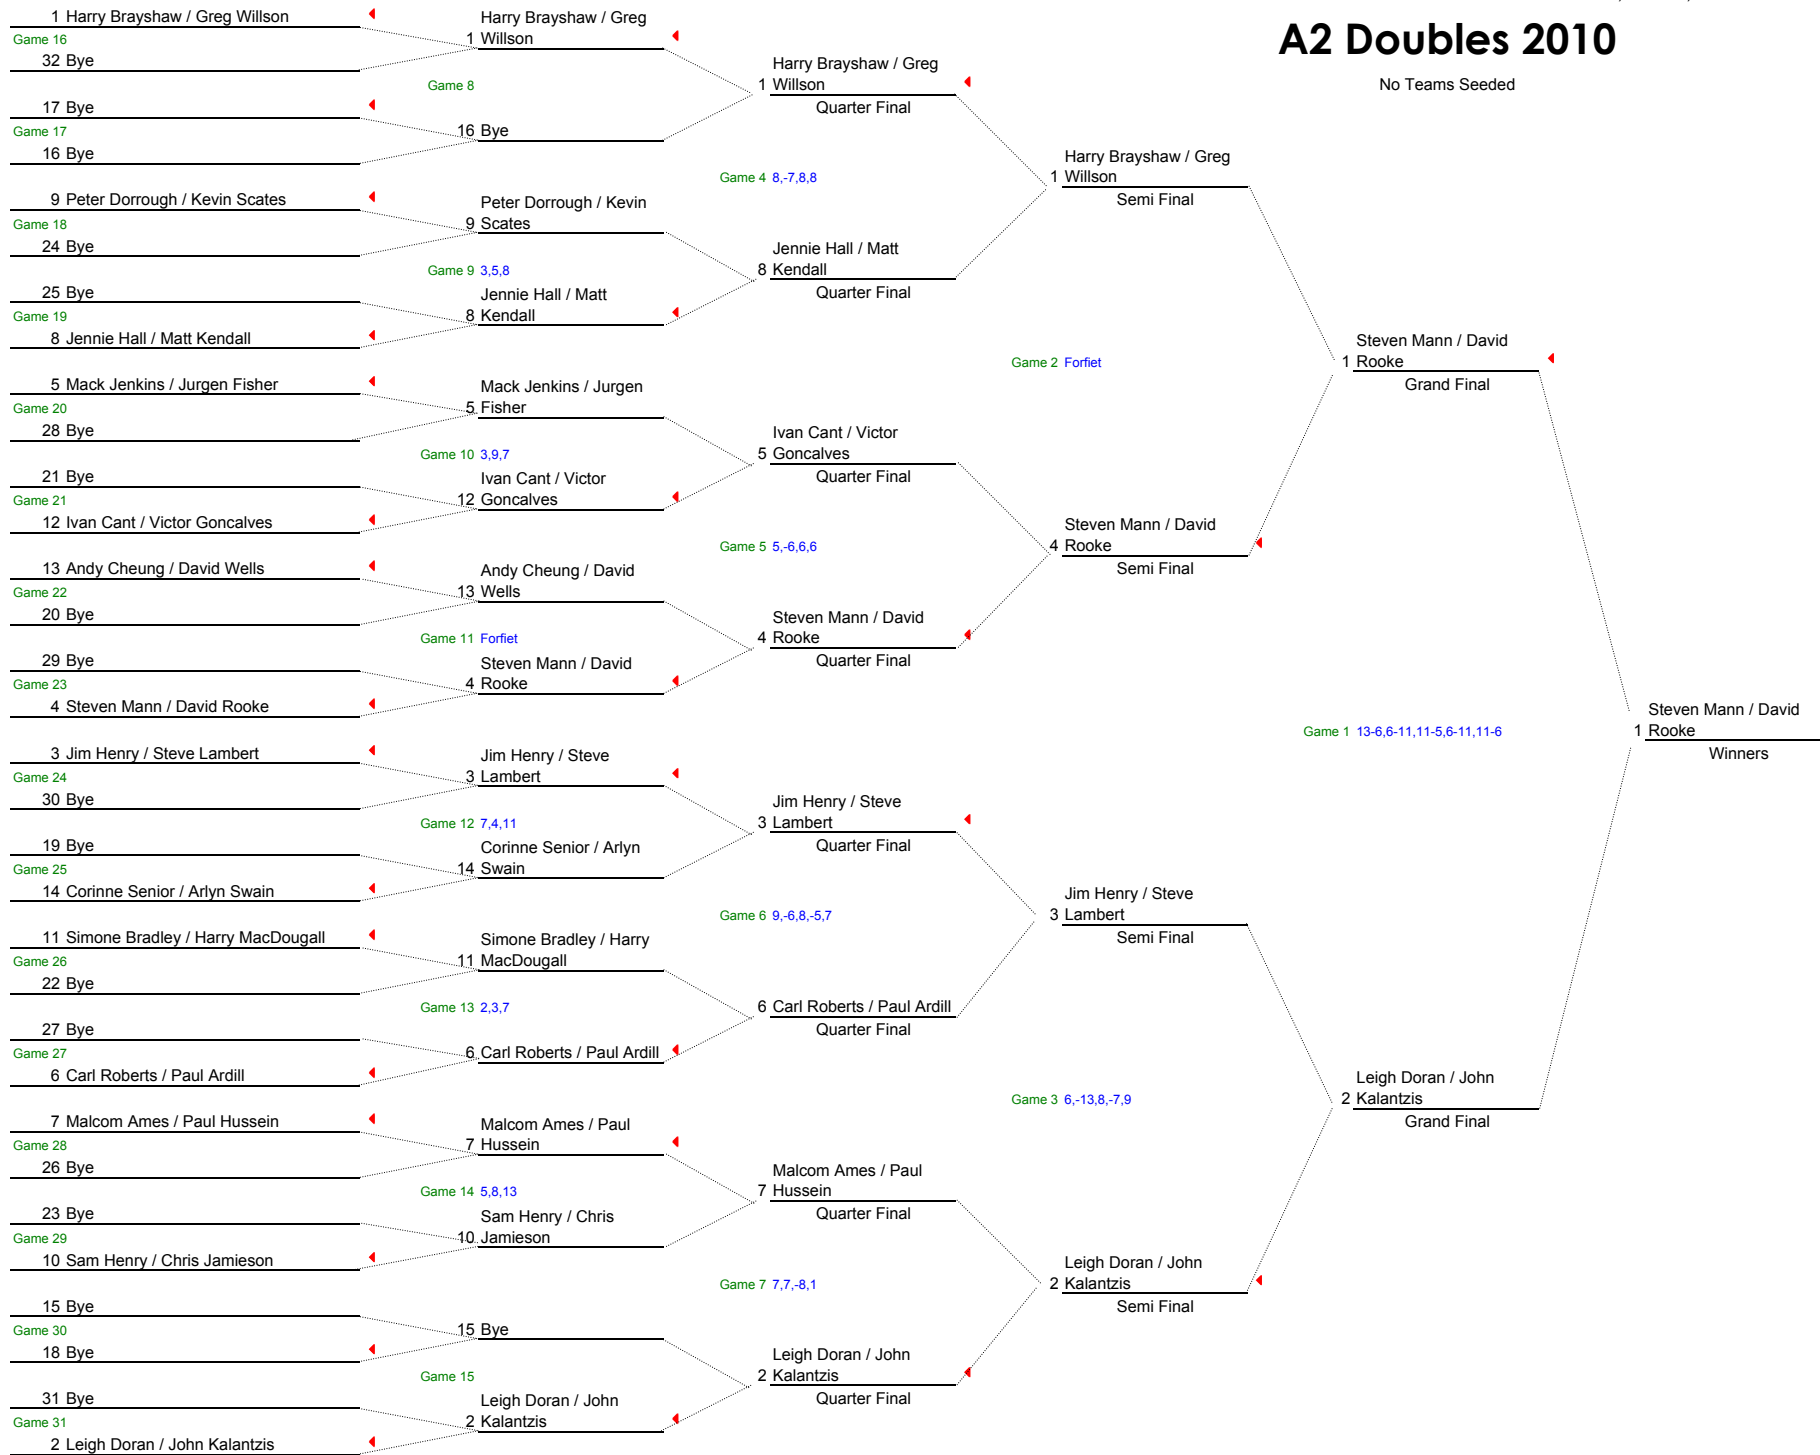

Open Singles 2010

Top 8 Players Seeded

B Singles 2010

Top 4 Players Seeded

B Doubles 2010

2 Teams Seeded

A2 Singles 2010

Top 8 Players Seeded

A2 Doubles 2010

No Teams Seeded

B2 Singles 2010

Top 2 Players Seeded

B2 Doubles 2010

2 Seeded Teams

Ladies Singles 2010

Pool 1

Seed	Player	G1	G2	G3	G4	G5	Seed	Player	G1	G2	G3	G4	G5	Rubbbers		Games		Points	
1	Eriko Ito	11	11	11			5	Simone Bradley	6	3	8			1	0	3	0	33	17
3	Jennie Hall	6	5	3			1	Eriko Ito	11	11	11			0	1	0	3	14	33
5	Simone Bradley	5	11	11	6		3	Jennie Hall	11	13	8	11		0	1	1	3	33	43