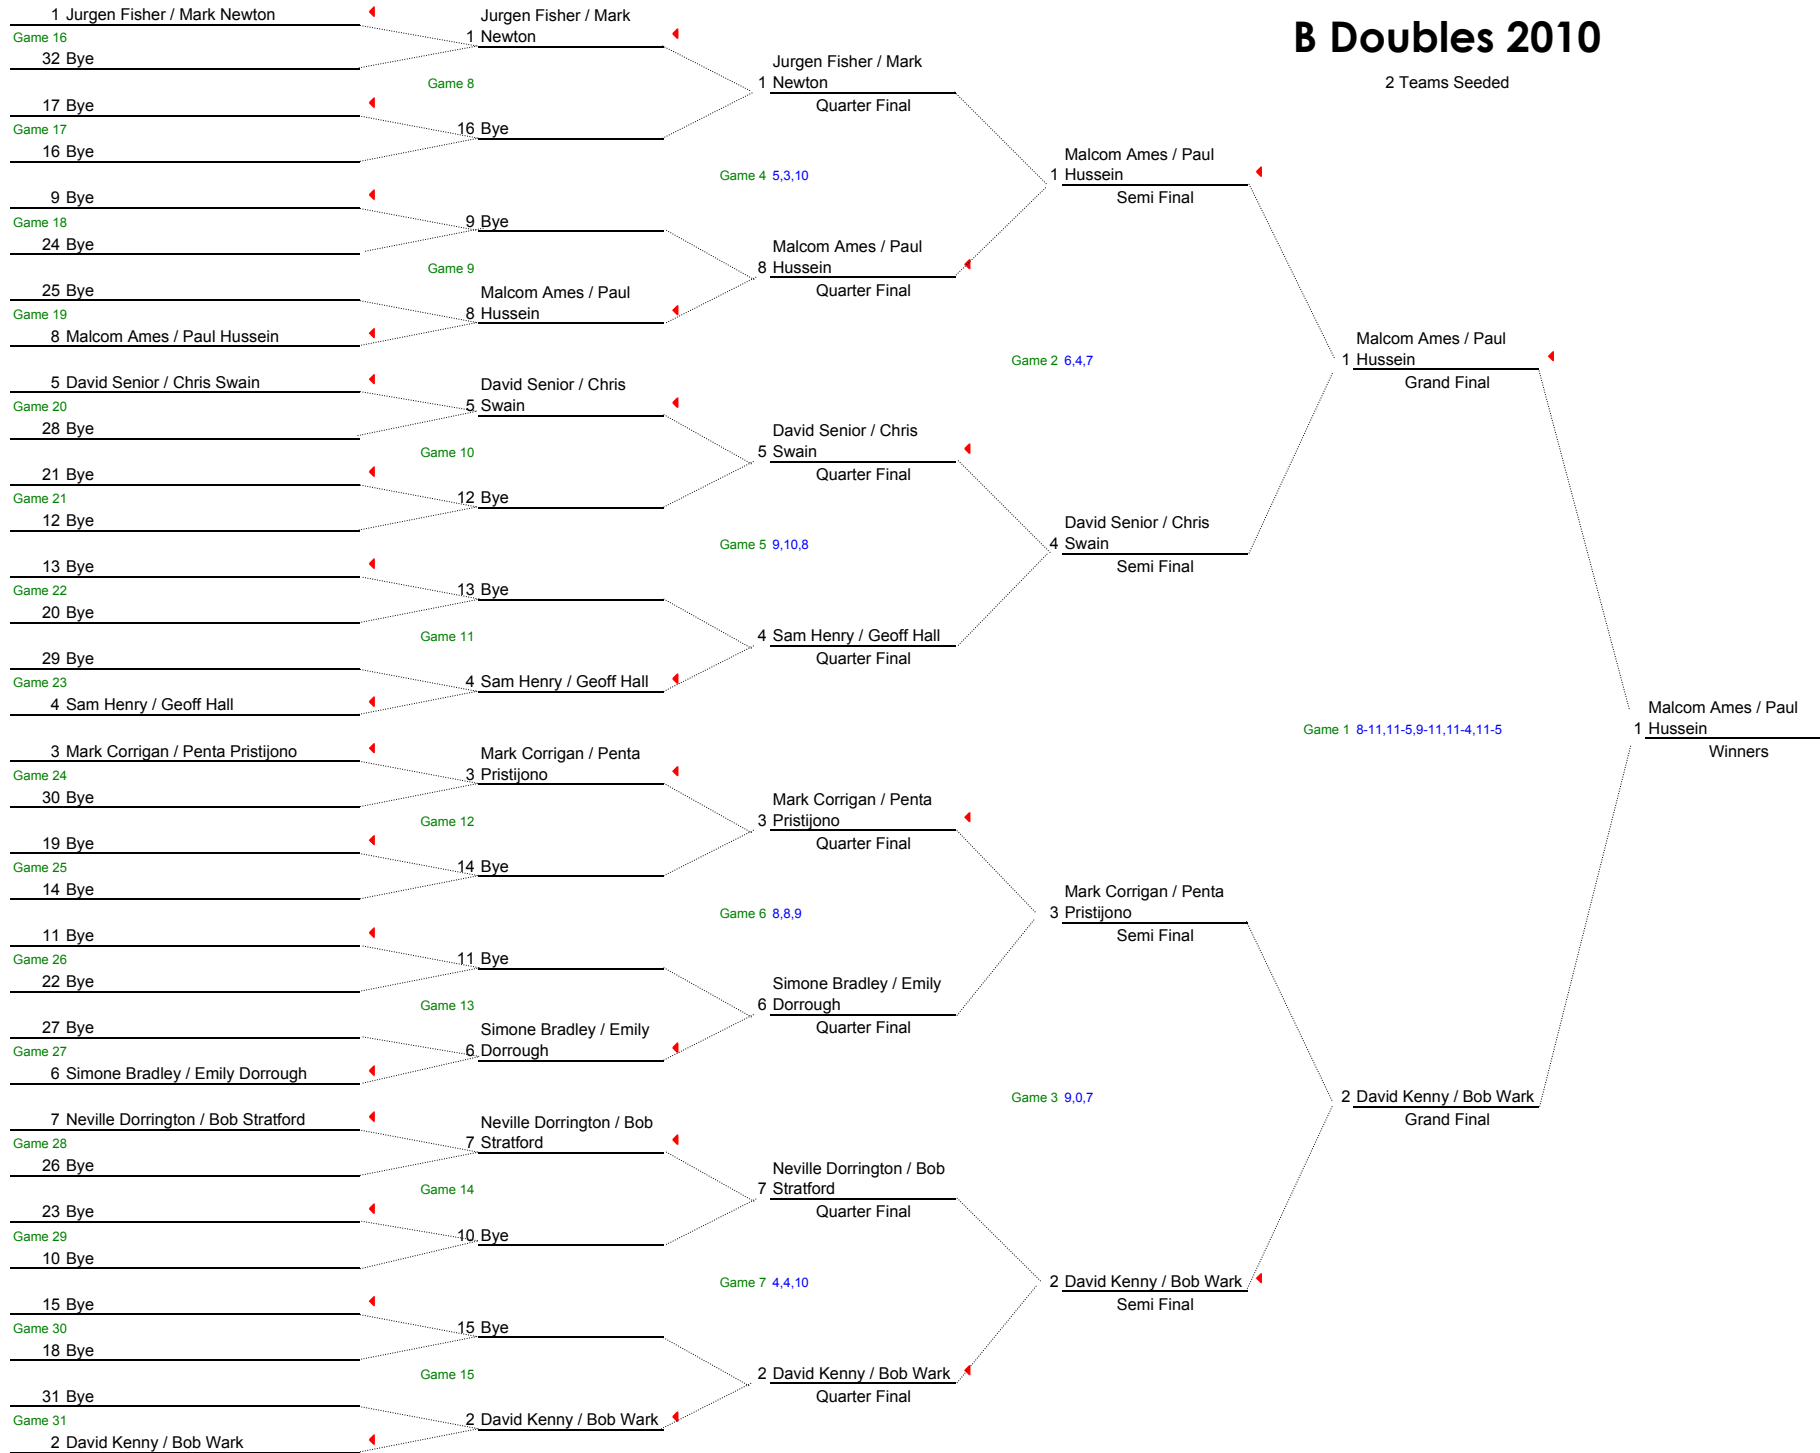

Open Singles 2010

Top 8 Players Seeded

B Singles 2010

Top 4 Players Seeded

B Doubles 2010

2 Teams Seeded

A2 Singles 2010

Top 8 Players Seeded

A2 Doubles 2010

No Teams Seeded

B2 Singles 2010

Top 2 Players Seeded

B2 Doubles 2010

2 Seeded Teams

Ladies Singles 2010

Pool 1

Seed	Player	G1	G2	G3	G4	G5	Seed	Player	G1	G2	G3	G4	G5	Rubbbers		Games		Points	
1	Eriko Ito	11	11	11			5	Simone Bradley	6	3	8			1	0	3	0	33	17
3	Jennie Hall	6	5	3			1	Eriko Ito	11	11	11			0	1	0	3	14	33
5	Simone Bradley	5	11	11	6		3	Jennie Hall	11	13	8	11		0	1	1	3	33	43

Pool Position		Rubbbers			Games			Points		
		W	L	%	W	L	%	W	L	%
1	Eriko Ito	2	0	100%	6	0	100%	66	31	68%
2	Jennie Hall	1	1	50%	3	4	43%	57	66	46%
3	Simone Bradley	0	2	0%	1	6	14%	50	76	40%

Pool 2

Seed	Player	G1	G2	G3	G4	G5	Seed	Player	G1	G2	G3	G4	G5	Rubbbers		Games		Points	
2	Elaine Edwards	11	11	11			6	Emily Dorrrough	0	2	1			1	0	3	0	33	3
4	Corinne Senior	1	0	5			2	Elaine Edwards	11	11	11			0	1	0	3	6	33
6	Emily Dorrrough	1	1	0			4	Corinne Senior	11	11	11			0	1	0	3	2	33