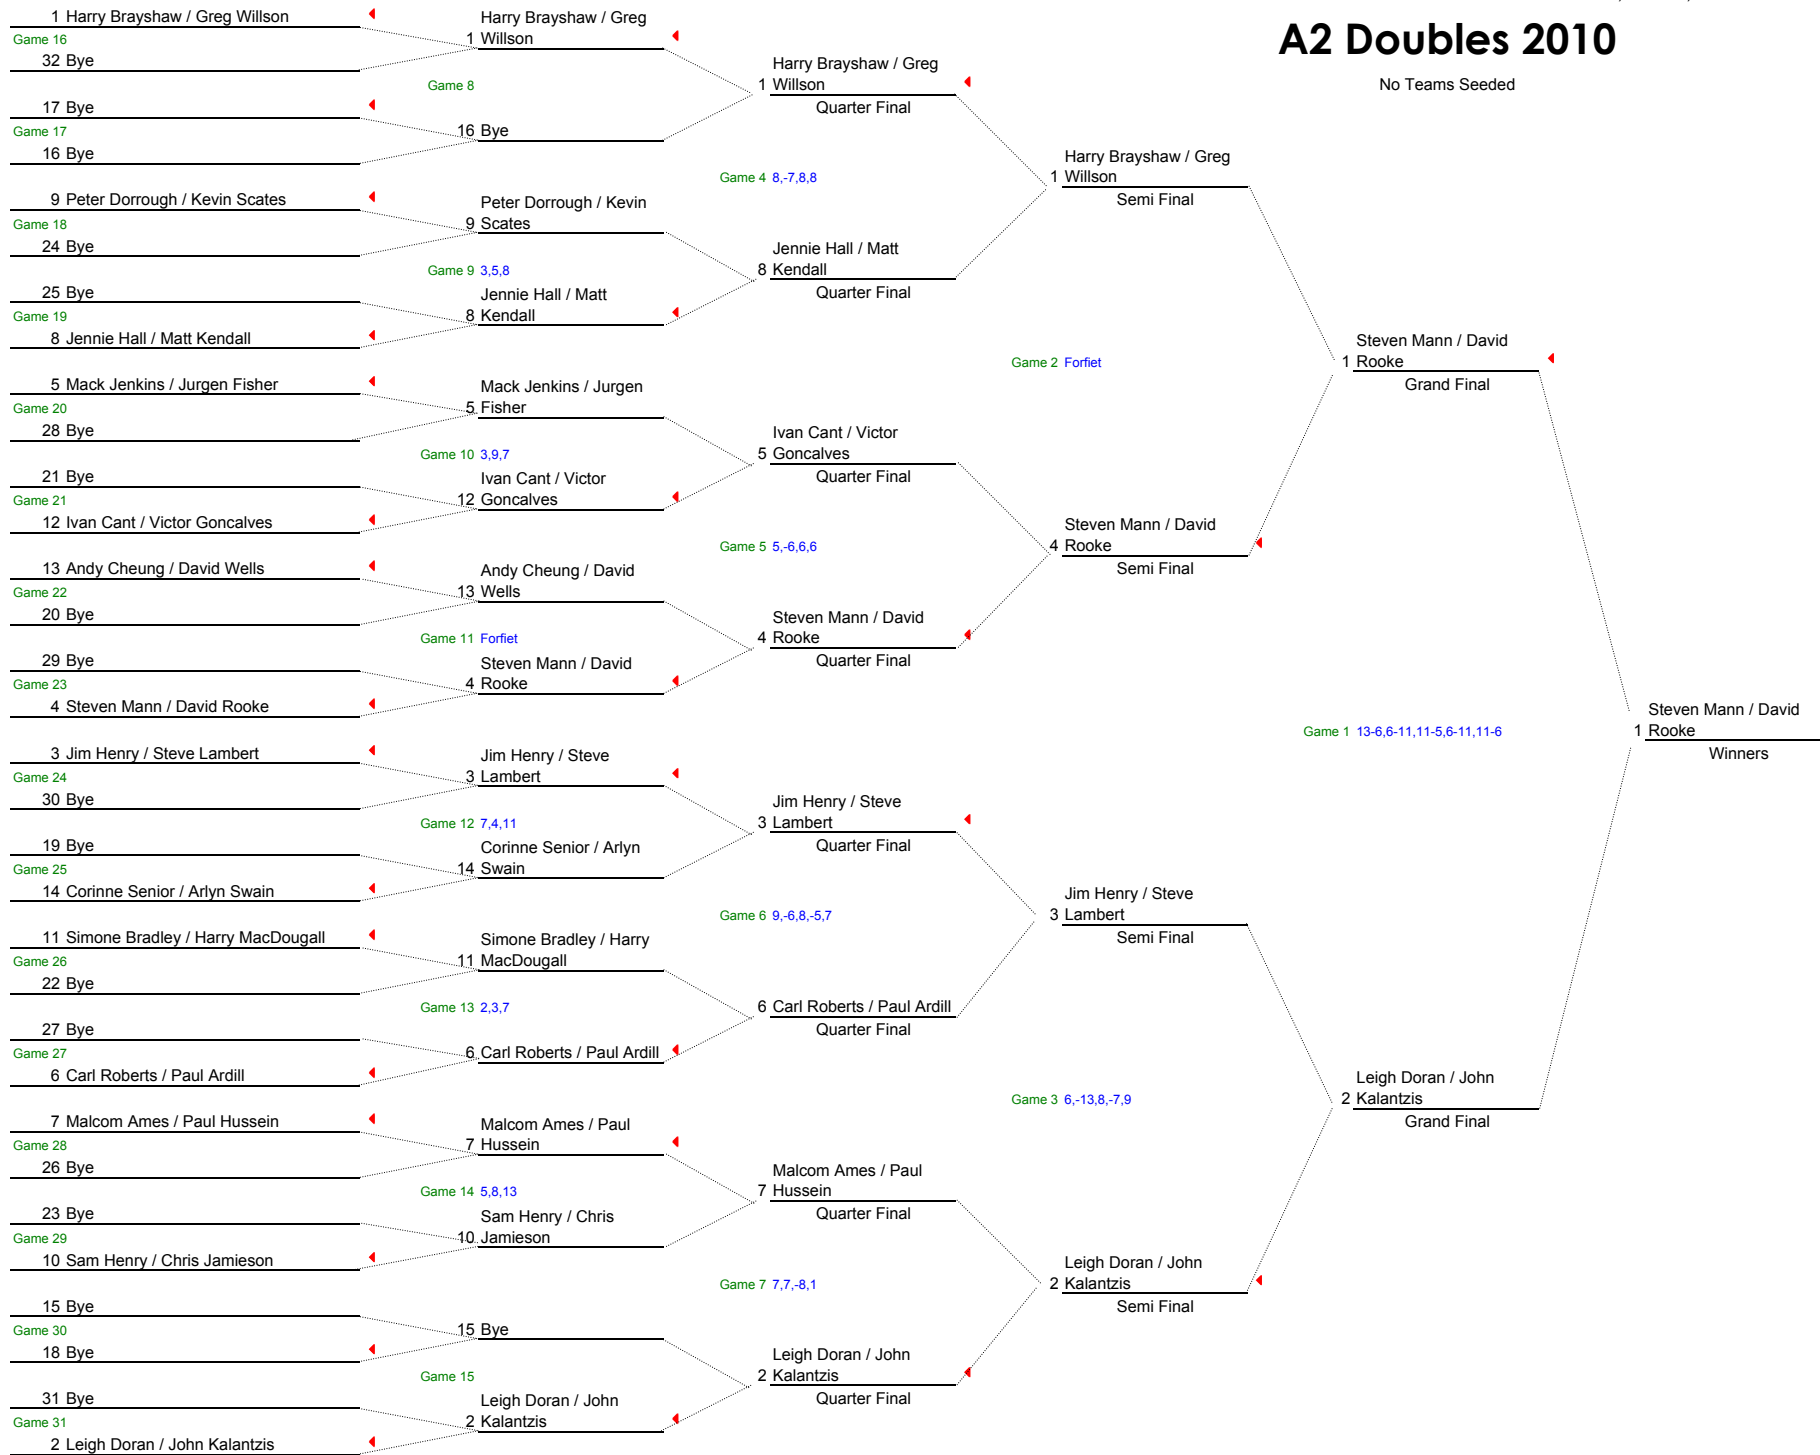

Open Singles 2010

Top 8 Players Seeded

Open Doubles 2010

Top 4 Sides Seeded (Random)

B Singles 2010

Top 4 Players Seeded

B Doubles 2010

2 Teams Seeded

A2 Singles 2010

Top 8 Players Seeded

A2 Doubles 2010

No Teams Seeded

B2 Singles 2010

Top 2 Players Seeded

B2 Doubles 2010

2 Seeded Teams

Ladies Singles 2010

Pool 1

Seed	Player	G1	G2	G3	G4	G5	Seed	Player	G1	G2	G3	G4	G5	Rubbers		Games		Points	
1	Eriko Ito	11	11	11			5	Simone Bradley	6	3	8			1	0	3	0	33	17
3	Jennie Hall	6	5	3			1	Eriko Ito	11	11	11			0	1	0	3	14	33
5	Simone Bradley	5	11	11	6		3	Jennie Hall	11	13	8	11		0	1	1	3	33	43

Pool Position		Rubbers			Games			Points		
		W	L	%	W	L	%	W	L	%
1	Eriko Ito	2	0	100%	6	0	100%	66	31	68%
2	Jennie Hall	1	1	50%	3	4	43%	57	66	46%
3	Simone Bradley	0	2	0%	1	6	14%	50	76	40%

Pool 2

Seed	Player	G1	G2	G3	G4	G5	Seed	Player	G1	G2	G3	G4	G5	Rubbers		Games		Points	
2	Elaine Edwards	11	11	11			6	Emily Dorrrough	0	2	1			1	0	3	0	33	3
4	Corinne Senior	1	0	5			2	Elaine Edwards	11	11	11			0	1	0	3	6	33
6	Emily Dorrrough	1	1	0			4	Corinne Senior	11	11	11			0	1	0	3	2	33