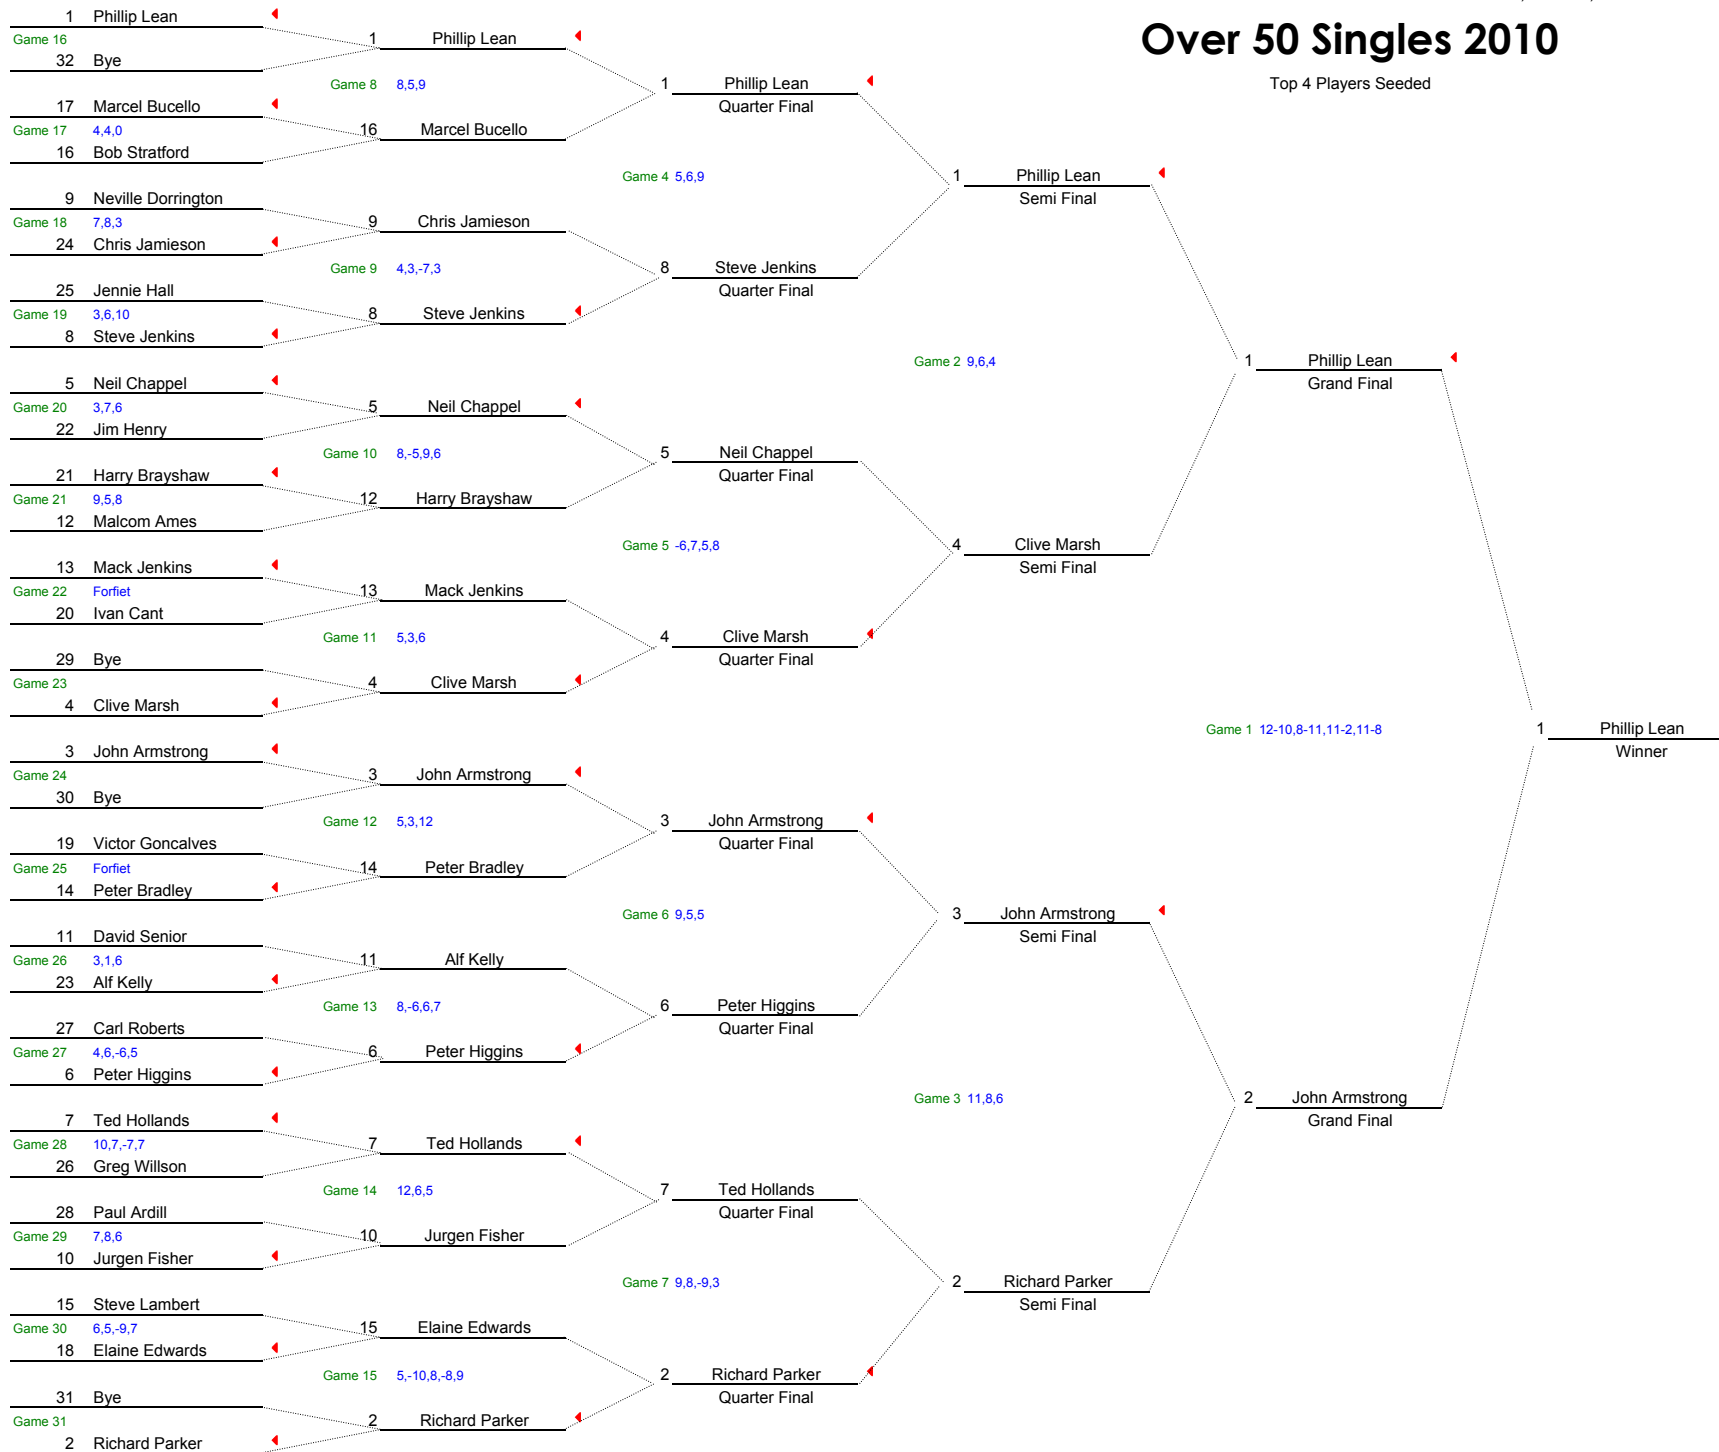

Over 50 Singles 2010

Top 4 Players Seeded