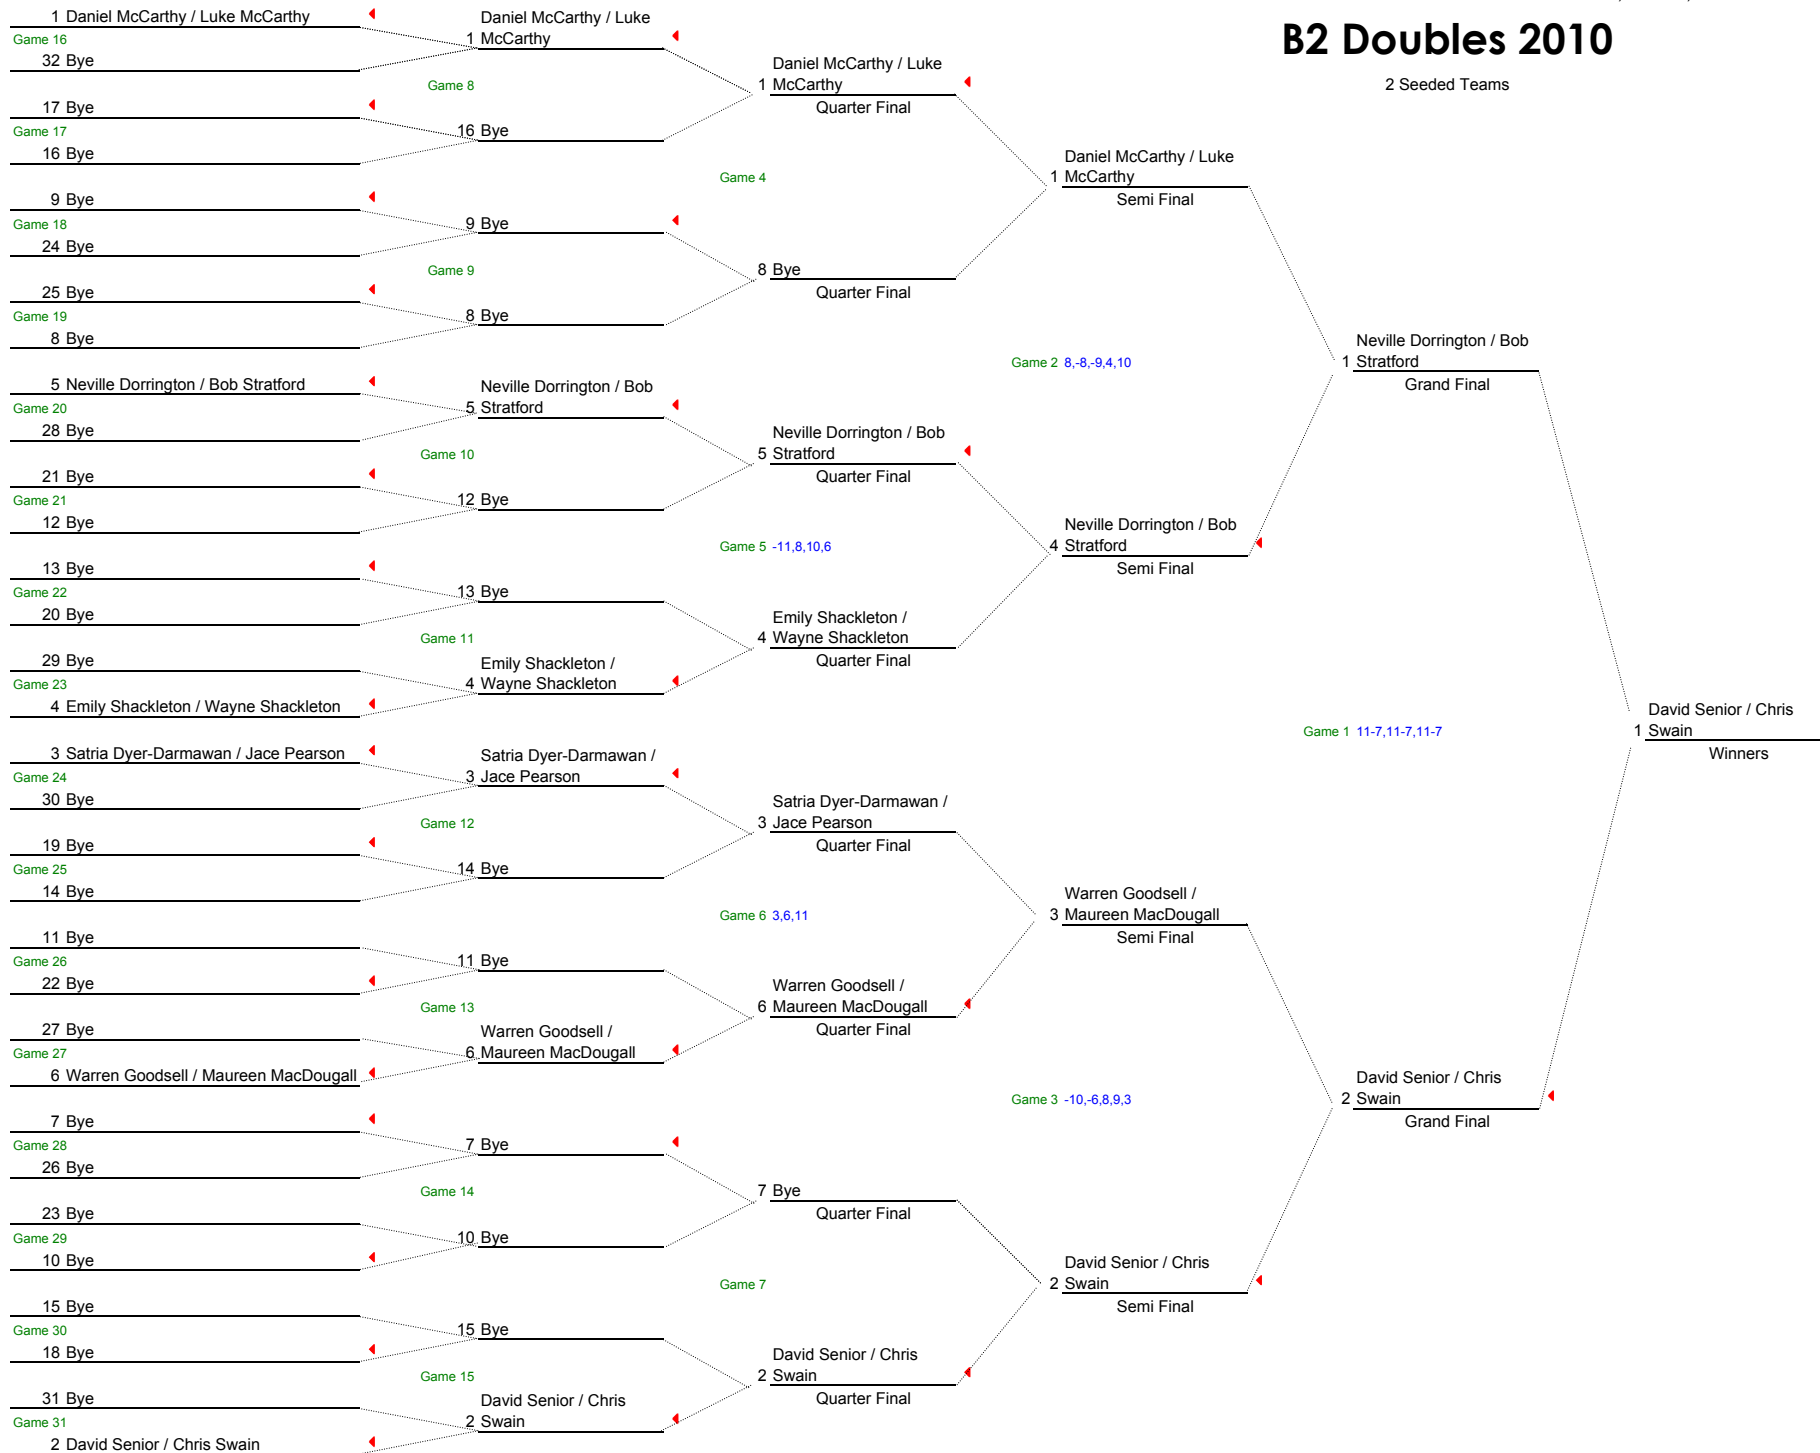

Open Singles 2010

Top 8 Players Seeded

B Singles 2010

Top 4 Players Seeded

B Doubles 2010

2 Teams Seeded

A2 Singles 2010

Top 8 Players Seeded

A2 Doubles 2010

No Teams Seeded

B2 Singles 2010

Top 2 Players Seeded

B2 Doubles 2010

2 Seeded Teams

Ladies Singles 2010

Pool 1

Seed	Player	G1	G2	G3	G4	G5	Seed	Player	G1	G2	G3	G4	G5	Rubbbers		Games		Points	
1	Eriko Ito	11	11	11			5	Simone Bradley	6	3	8			1	0	3	0	33	17
3	Jennie Hall	6	5	3			1	Eriko Ito	11	11	11			0	1	0	3	14	33
5	Simone Bradley	5	11	11	6		3	Jennie Hall	11	13	8	11		0	1	1	3	33	43

Pool Position		Rubbbers			Games			Points		
		W	L	%	W	L	%	W	L	%
1	Eriko Ito	2	0	100%	6	0	100%	66	31	68%
2	Jennie Hall	1	1	50%	3	4	43%	57	66	46%
3	Simone Bradley	0	2	0%	1	6	14%	50	76	40%

Pool 2

Seed	Player	G1	G2	G3	G4	G5	Seed	Player	G1	G2	G3	G4	G5	Rubbbers		Games		Points	
2	Elaine Edwards	11	11	11			6	Emily Dorrrough	0	2	1			1	0	3	0	33	3
4	Corinne Senior	1	0	5			2	Elaine Edwards	11	11	11			0	1	0	3	6	33
6	Emily Dorrrough	1	1	0			4	Corinne Senior	11	11	11			0	1	0	3	2	33